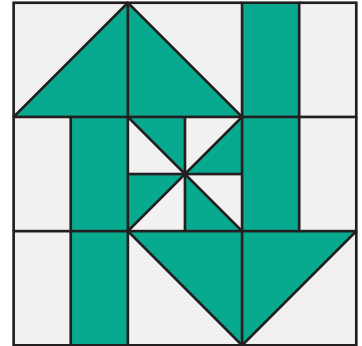

Disappearing Pinwheel Arrow Quilt

QUILT SIZE
81" x 92"

SUPPLIES

- 1 Pack of 10" Squares (*Print*)
- 1 Pack of 10" Squares (*Solid*)
- $\frac{3}{4}$ yds. of Inner Border
- $1\frac{3}{4}$ yds. of Outer Border
- $7\frac{1}{2}$ yds. of Backing

QUILT BLOCK

MISSOURI STAR
— QUILT CO. —