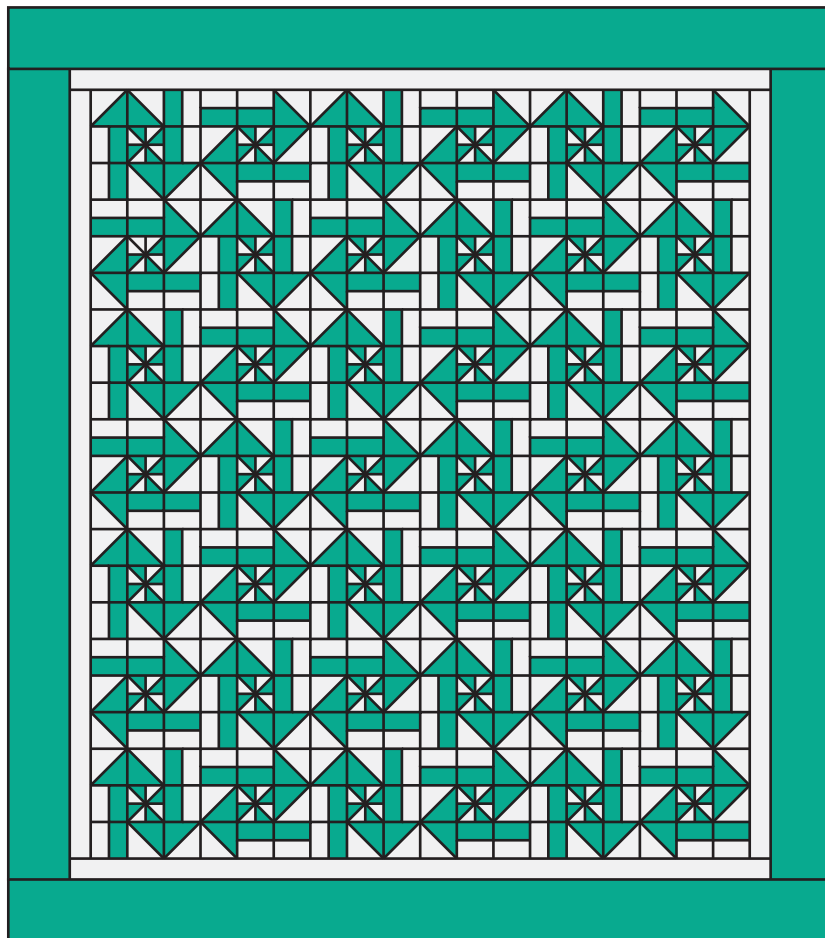

Disappearing Pinwheel Arrow Quilt

QUILT SIZE
81" x 92"

SUPPLIES

- 1 Pack of 10" Squares (*Print*)
- 1 Pack of 10" Squares (*Solid*)
- $\frac{3}{4}$ yds. of Inner Border
- $1\frac{3}{4}$ yds. of Outer Border
- $7\frac{1}{2}$ yds. of Backing

QUILT BLOCK

MISSOURI STAR
— QUILT CO. —