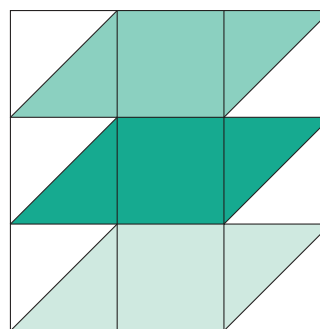

Diamonds Squared Quilt

QUILT SIZE
75" x 89"

SUPPLIES

- 1 Roll of 2½" Strips
- 3½ yds. of Background
- 1 yd. of Inner Border
- 1½ yds. of Outer Border
- 7 yds. of Backing

QUILT BLOCK

MISSOURI STAR
— QUILT CO. —