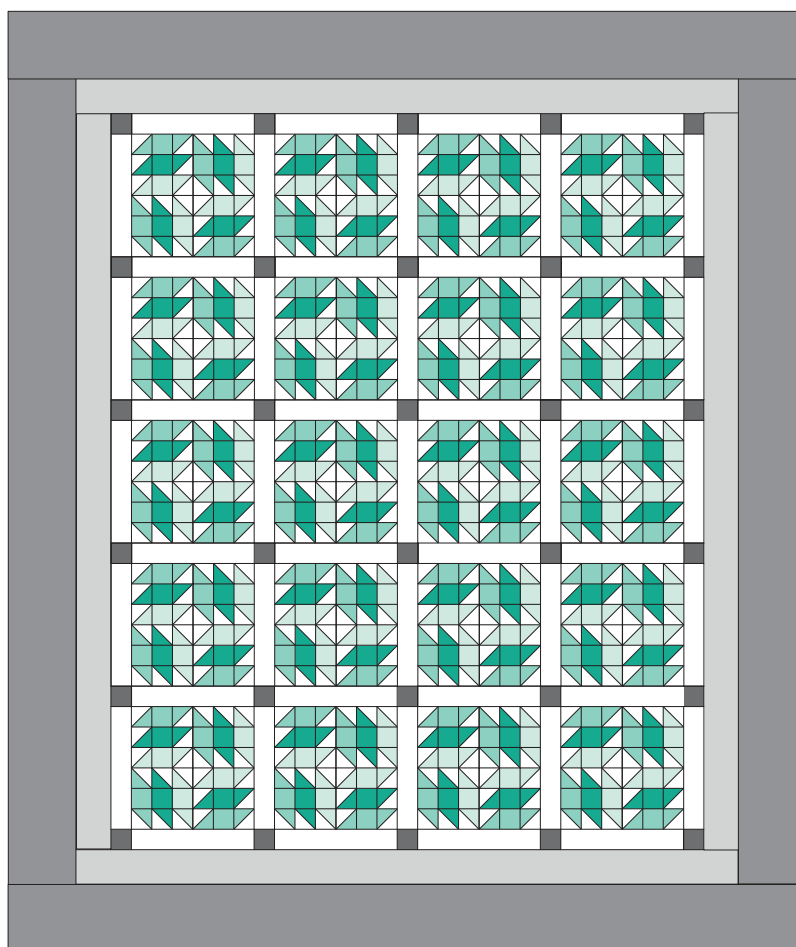

Diamonds Squared Quilt

QUILT SIZE
75" x 89"

SUPPLIES

- 1 Roll of 2½" Strips
- 3½ yds. of Background
- 1 yd. of Inner Border
- 1½ yds. of Outer Border
- 7 yds. of Backing

QUILT BLOCK

MISSOURI STAR
— QUILT CO. —