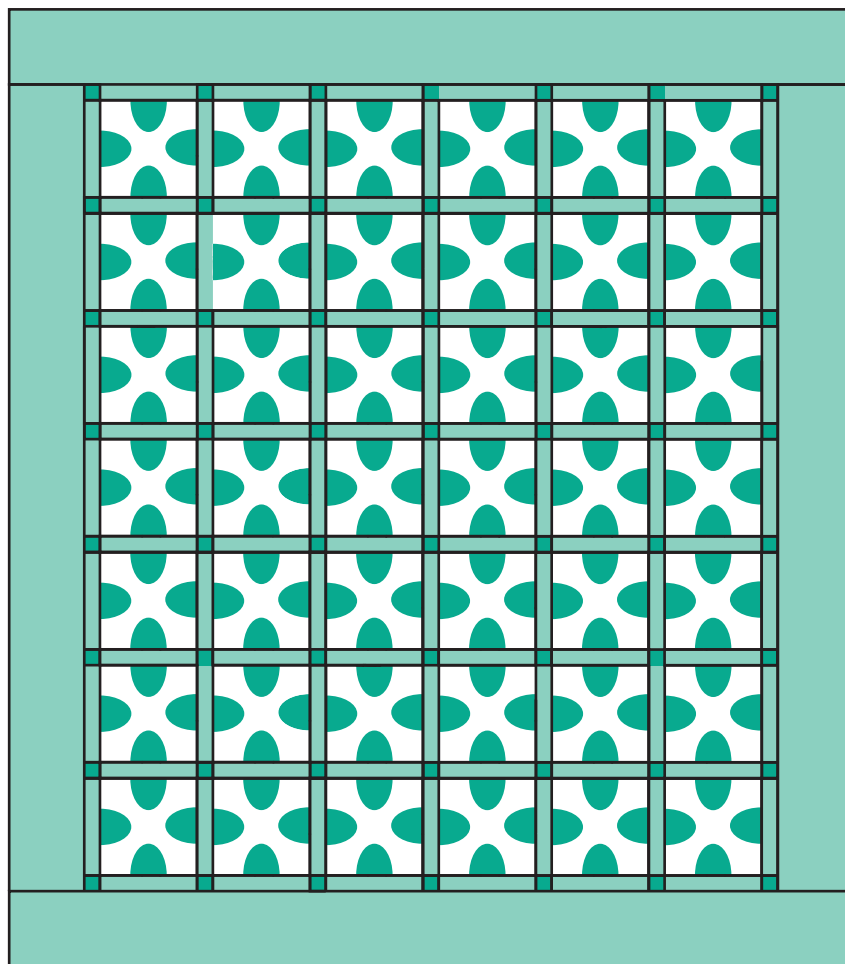

Broken Orange Peel Quilt

QUILT SIZE
59" x 67"

QUILT BLOCK

SUPPLIES

- 2 Packs of 5" Squares (*Print*)
- 2 $\frac{1}{4}$ yds. of Background Fabric (*Solid*)
- 1 $\frac{3}{4}$ yds. of Outer Border
- 3 $\frac{3}{4}$ yds. Backing
- 1 $\frac{1}{2}$ yds. Sashing

MISSOURI STAR
— QUILT CO. —