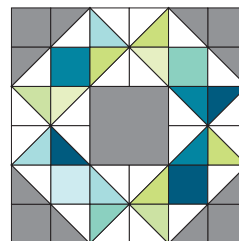

Crown Quilt

QUILT SIZE
88" x 88"

QUILT BLOCK

SUPPLIES

- 3 Packages 5" Print Squares
- 3 Packages 5" White Squares
- 2 yds. Contrasting Fabric
- $\frac{3}{4}$ yd. Inner Border
- $1\frac{3}{4}$ yds. Outer Border
- $\frac{3}{4}$ yd. Binding
- 8 yds. Backing
or $2\frac{3}{4}$ yds. - 108" wide