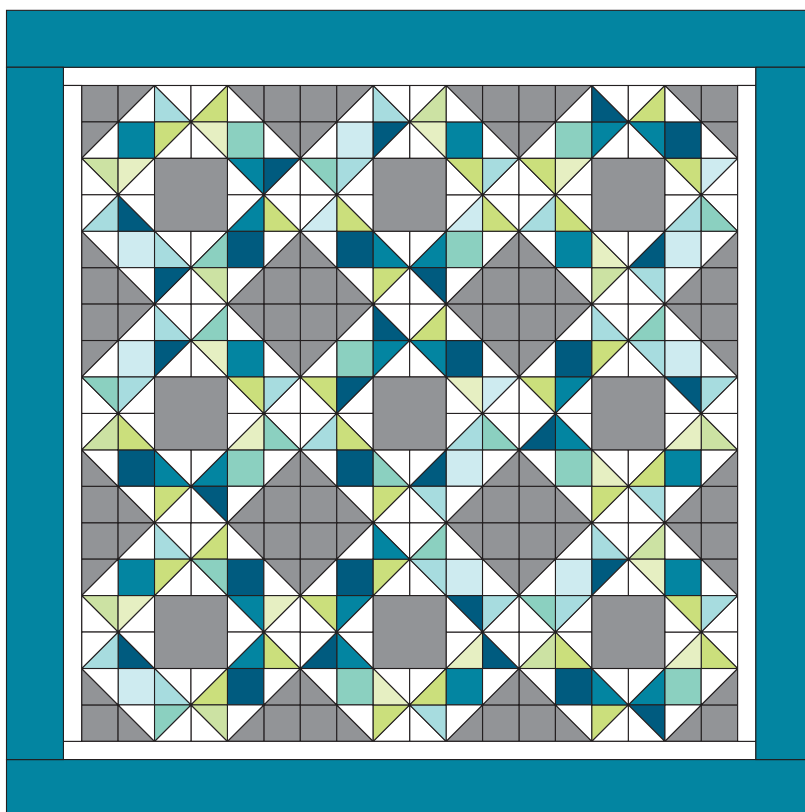

Crown Quilt

QUILT SIZE
88" x 88"

QUILT BLOCK

SUPPLIES

- 3 Packages 5" Print Squares
- 3 Packages 5" White Squares
- 2 yds. Contrasting Fabric
- $\frac{3}{4}$ yd. Inner Border
- $1\frac{3}{4}$ yds. Outer Border
- $\frac{3}{4}$ yd. Binding
- 8 yds. Backing
or $2\frac{3}{4}$ yds. - 108" wide

MISSOURI STAR
— QUILT CO. —