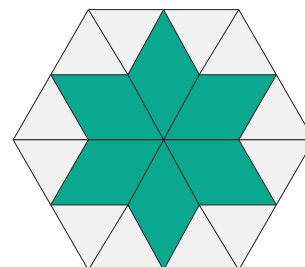

Rhombus Star Quilt

QUILT SIZE
70" x 90"

SUPPLIES

- 1 Fat Quarter Bundle
- 3 $\frac{1}{4}$ yds. Background Fabric
- 1 $\frac{1}{2}$ yds. Outer Border
- 5 $\frac{1}{2}$ yds. of Backing
- MSQC Rhombus Template

QUILT BLOCK

MISSOURI STAR
— QUILT CO. —