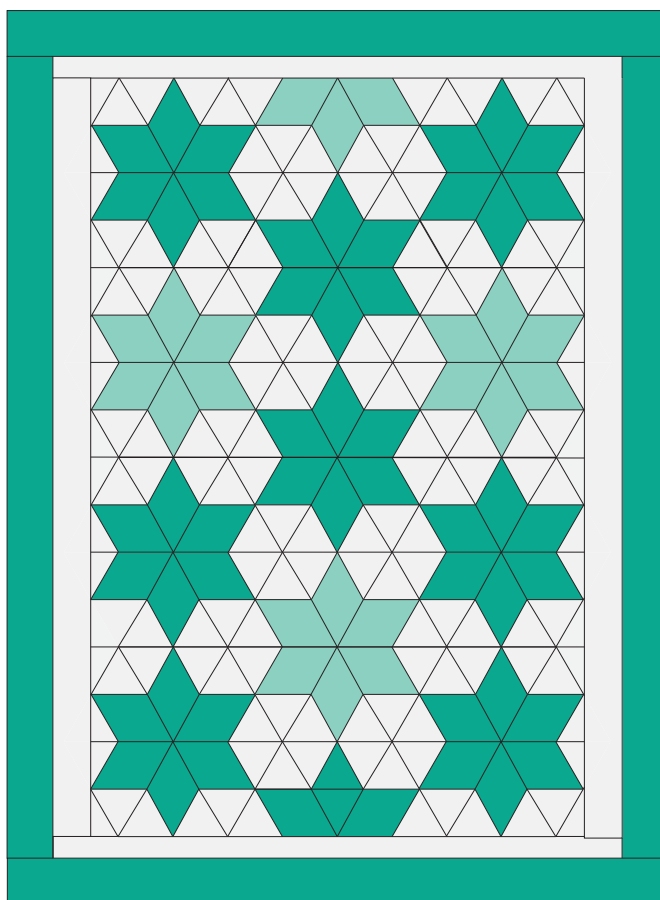

Rhombus Star Quilt

QUILT SIZE
70" x 90"

SUPPLIES

- 1 Fat Quarter Bundle
- 3 $\frac{1}{4}$ yds. Background Fabric
- 1 $\frac{1}{2}$ yds. Outer Border
- 5 $\frac{1}{2}$ yds. of Backing
- MSQC Rhombus Template

QUILT BLOCK

MISSOURI STAR
— QUILT CO. —