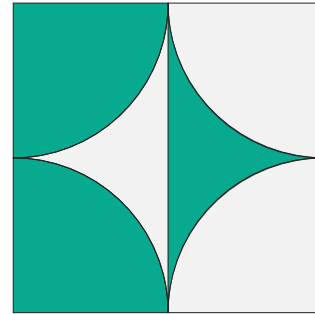

# Flying Geese Diamonds Quilt

---

QUILT SIZE  
**69" x 78"**

## SUPPLIES

- 1 pack of 10" Squares
- 1 pack of 10" Squares
- ½ yd. of Inner Border
- 1¼ yds. of Outer Border
- 4¾ yds. of Backing

QUILT BLOCK

MISSOURI STAR  
— QUILT CO. —