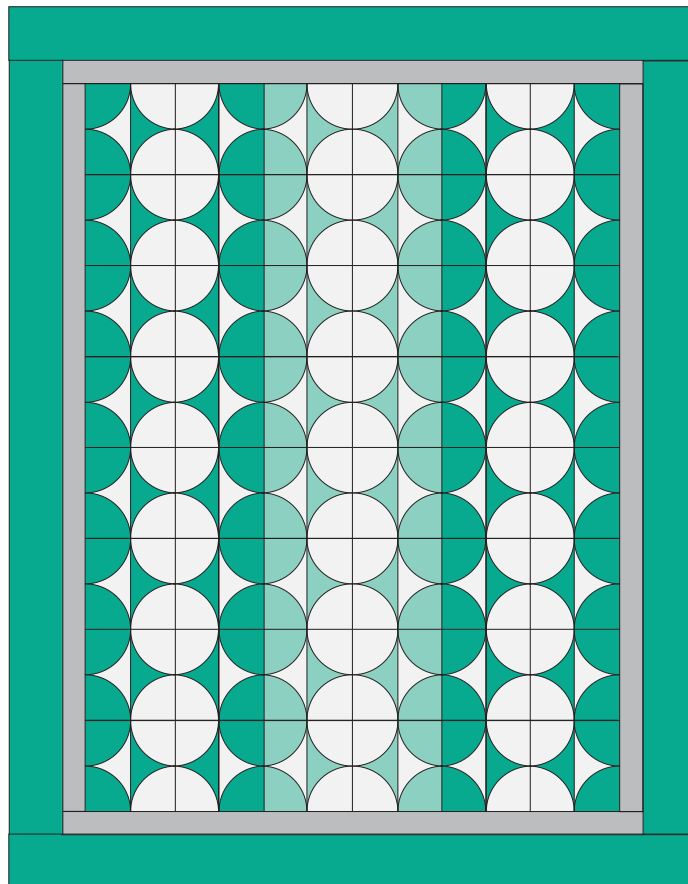

# Flying Geese Diamonds Quilt

---

QUILT SIZE  
**69" x 78"**

## SUPPLIES

- 1 pack of 10" Squares
- 1 pack of 10" Squares
- ½ yd. of Inner Border
- 1¼ yds. of Outer Border
- 4¾ yds. of Backing

QUILT BLOCK

MISSOURI STAR  
— QUILT CO. —