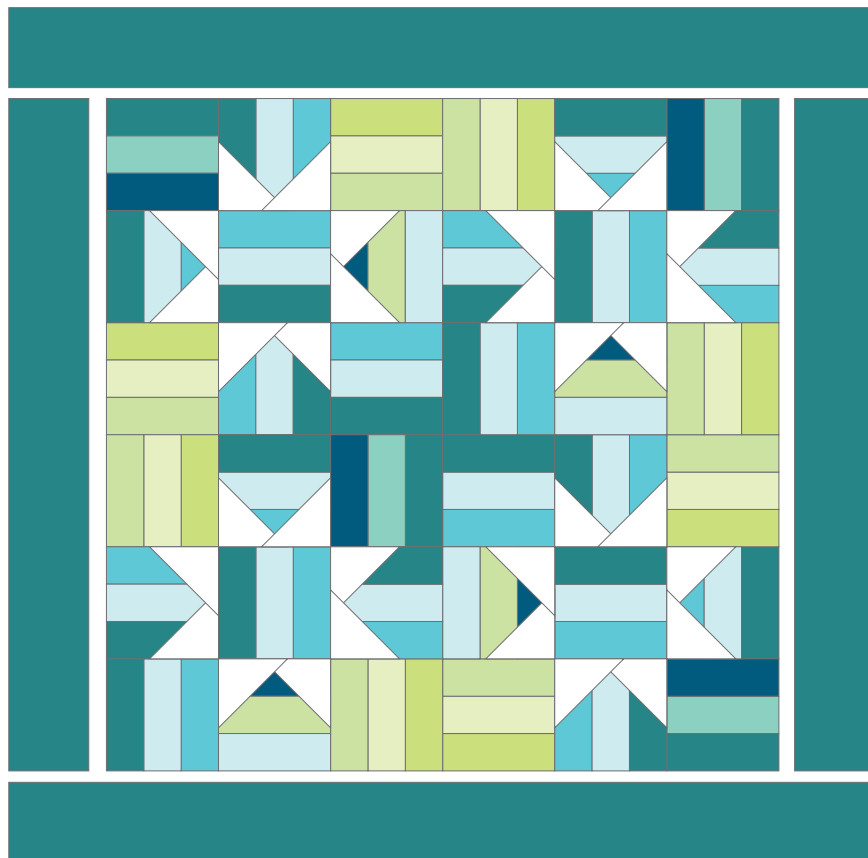

Fence Rail Star Quilt

QUILT SIZE
43" x 43"

SUPPLIES

- **1 Roll of 2½" Strips**
- **1 yd. of Background Fabric**
- **3 yds. Backing**

QUILT BLOCK

MISSOURI STAR
— QUILT CO. —