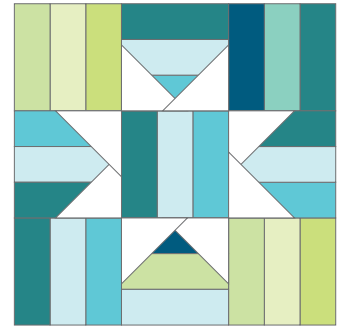

Fence Rail Star Quilt

QUILT SIZE
43" x 43"

SUPPLIES

- **1 Roll of 2½" Strips**
- **1 yd. of Background Fabric**
- **3 yds. Backing**

QUILT BLOCK

MISSOURI STAR
— QUILT CO. —