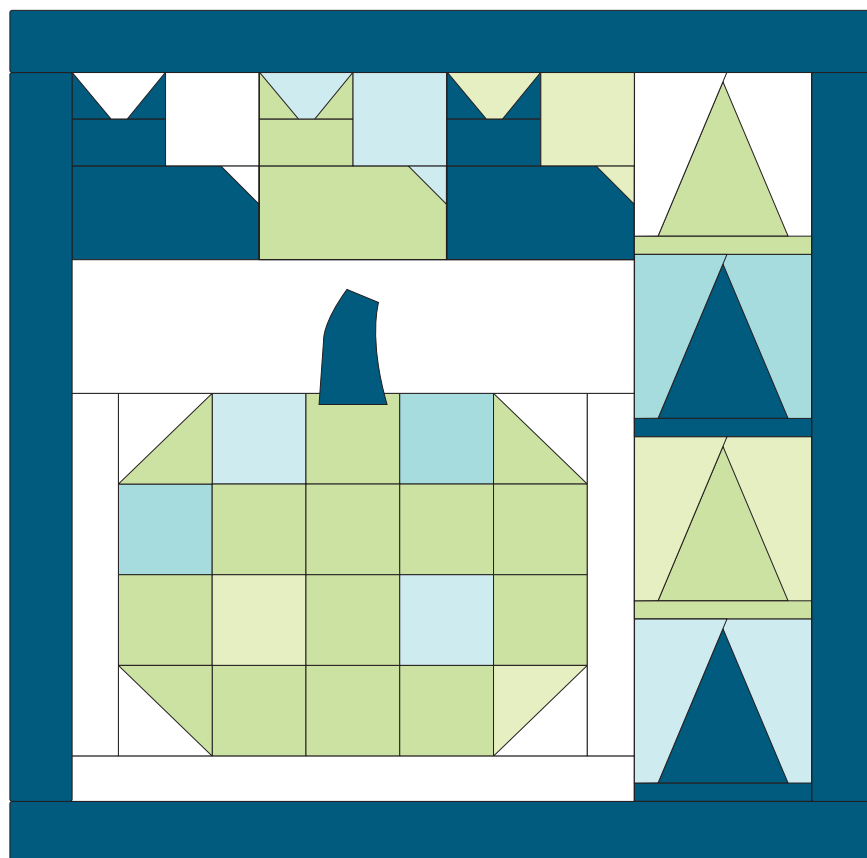

Fall Shenanigans Quilt

QUILT SIZE
40" x 40"

SUPPLIES

- 1 Package Halloween Print 10" Squares
- ½ yd. Background Fabric
- ½ yd. Border
- ½ yd. Binding
- 2½ yds. Backing
- 4½" x 6½" scrap of fusible
- MSQC Simple Wedge Template

QUILT BLOCK

MISSOURI STAR
— QUILT CO. —