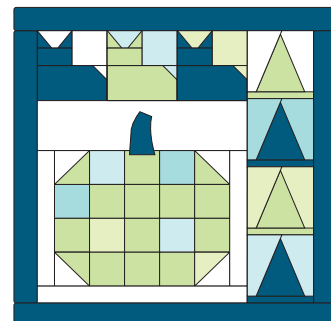

Fall Shenanigans Quilt

QUILT SIZE
40" x 40"

SUPPLIES

- 1 Package Halloween Print 10" Squares
- ½ yd. Background Fabric
- ½ yd. Border
- ½ yd. Binding
- 2½ yds. Backing
- 4½" x 6½" scrap of fusible
- MSQC Simple Wedge Template

QUILT BLOCK

MISSOURI STAR
— QUILT CO. —