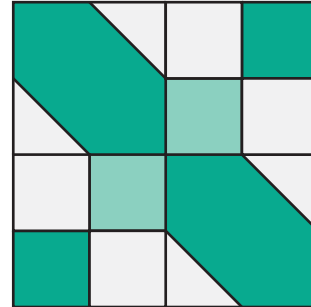

# Crossroads Quilt

---

QUILT SIZE  
60" x 72"

## SUPPLIES

- 4 Packs of 5" Squares (Print)
- 2½ yds. of Background
- 2 yds. of Outer Border
- 4 yds. of Backing

QUILT BLOCK

MISSOURI STAR  
— QUILT CO. —