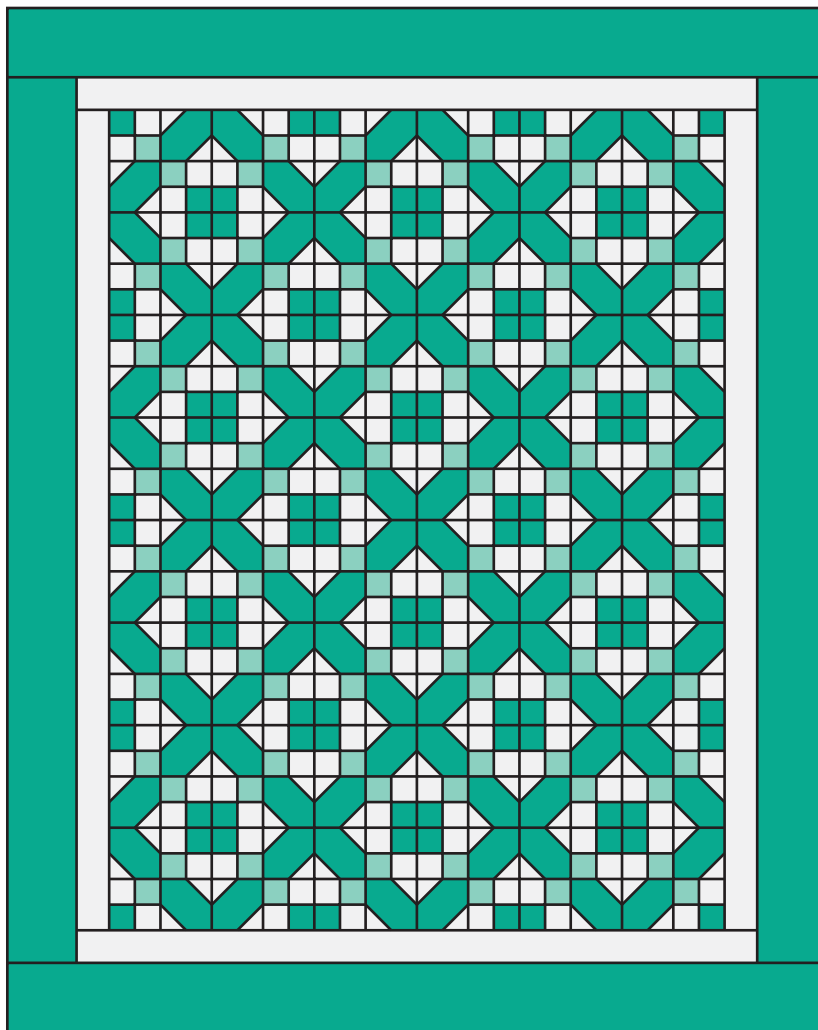

# Crossroads Quilt

---

QUILT SIZE  
60" x 72"

## SUPPLIES

- 4 Packs of 5" Squares (Print)
- 2½ yds. of Background
- 2 yds. of Outer Border
- 4 yds. of Backing

QUILT BLOCK

MISSOURI STAR  
— QUILT CO. —