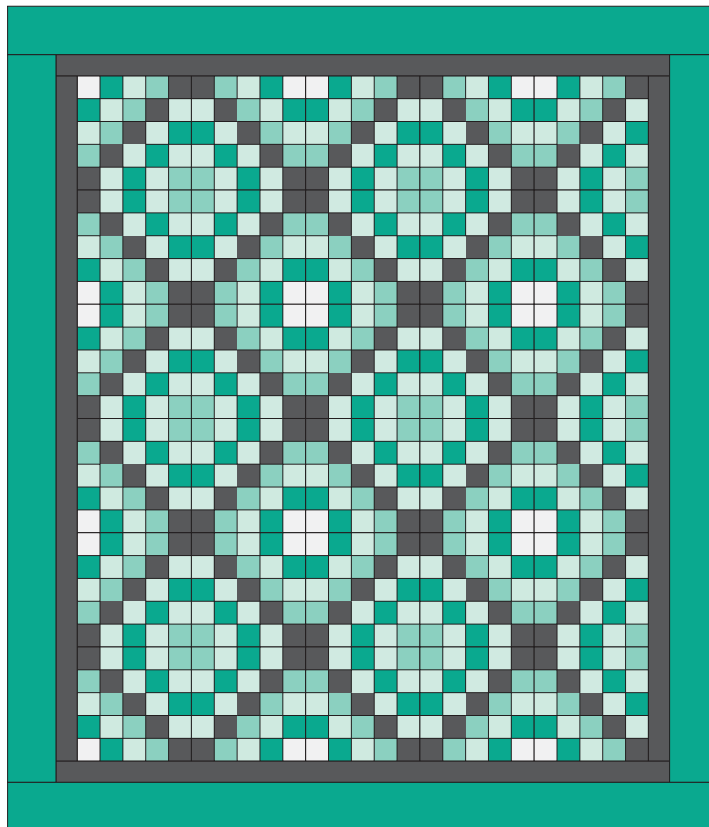

Crossing Paths Quilt

QUILT SIZE
63" x 73"

SUPPLIES

- **1 Roll of 2½" Strips (*Print*)**
- **2 yds. of Dark Fabric**
- **1 yd. of Outer Border**
- **4 yds. of Backing**

QUILT BLOCK

MISSOURI STAR
— QUILT CO. —