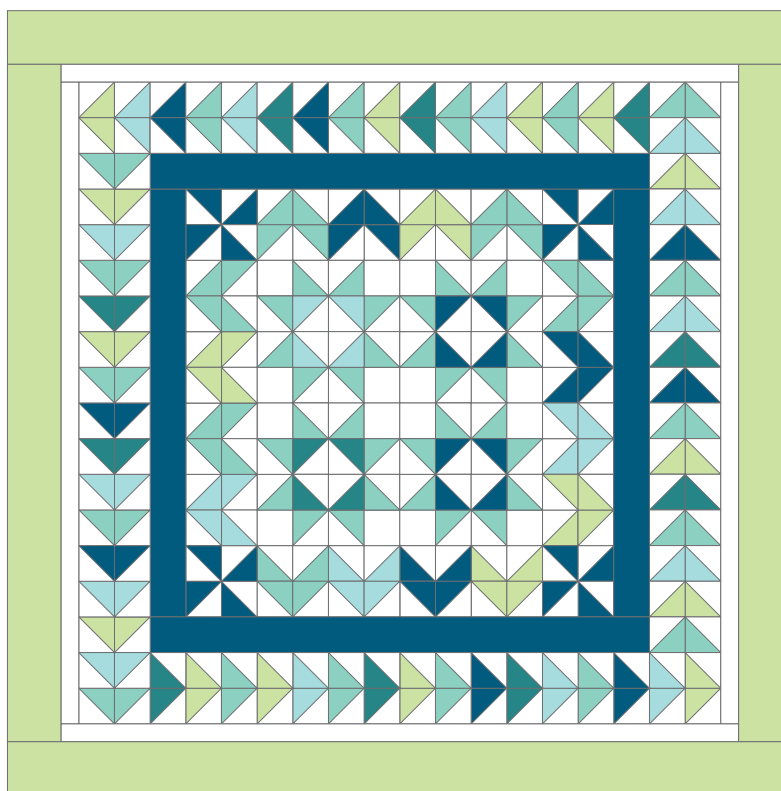

# Courtship Quilt

---

## QUILT SIZE

87" x 87"

## SUPPLIES

- 1 Package 10" Background Squares
- 1 Package 10" Print Squares
- 1 Yard Accent Fabric
- $\frac{3}{4}$  yd. Inner Border
- $1\frac{1}{2}$  yd. Outer Border
- $\frac{3}{4}$  yd. Binding
- $2\frac{3}{4}$  yds. Backing - 108" Wide

## QUILT BLOCK

MISSOURI STAR  
— QUILT CO. —