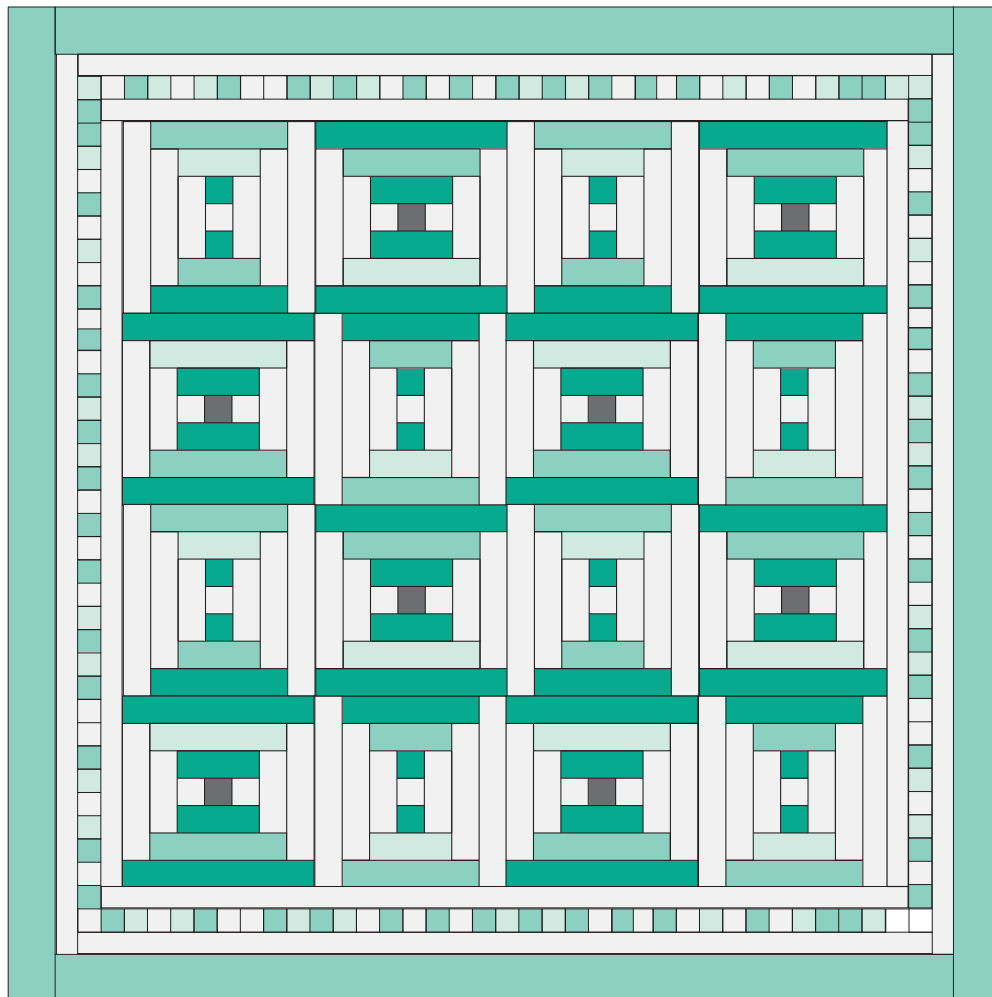

Courthouse Steps Quilt

QUILT SIZE
76" x 76"

SUPPLIES

- 1 Roll of 2.5" Strips (Print)
- 1 Roll of 2.5" Strips (Background)
- $\frac{3}{4}$ yd. of Inner Border
- $1\frac{1}{2}$ yds. of Outer Border
- $\frac{3}{4}$ yd. of Binding

QUILT BLOCK

MISSOURI STAR
— QUILT CO. —