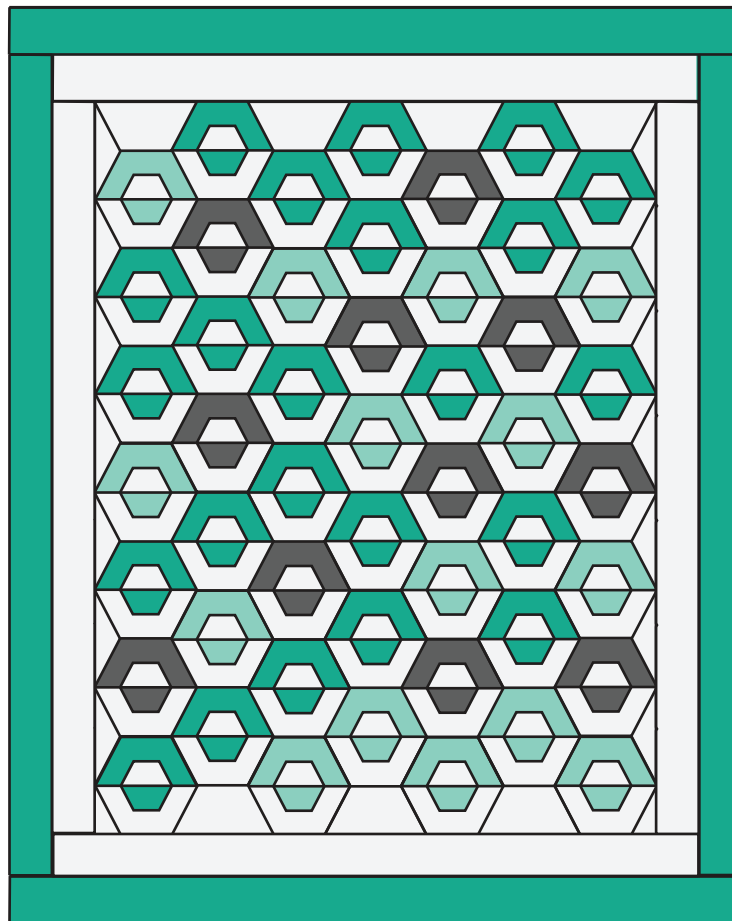

Inside Out Quilt

QUILT SIZE
65" x 65"

SUPPLIES

- 1 Pack of 10" Squares (*Print*)
- 1 Pack of 10" Squares (*Background*)
- 1 yd. of Inner Border
- 1 yd. of Outer Border
- 4 yds. of Backing

QUILT BLOCK

MISSOURI STAR
— QUILT CO. —