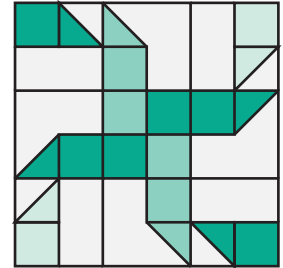

2 for 1 Pinwheel Stars

QUILT SIZE
70" x 92"

SUPPLIES

- 1 Roll of $2\frac{1}{2}$ " Squares (*Print*)
- $3\frac{1}{2}$ yds. Background Fabric
- $1\frac{1}{2}$ yds. of Outer Border
- $5\frac{3}{4}$ yds. of Backing

QUILT BLOCK

MISSOURI STAR
— QUILT CO. —