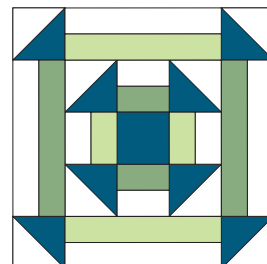

# Double Churn Dash Quilt

---

QUILT SIZE  
68" x 88"

QUILT BLOCK

## SUPPLIES

- 1 Roll of 2½" Print Strips
- 2¾ yds. Background
- 1¼ yds. Contrasting
- 1¼ yds. Border
- ¾ yd. Binding
- 5½ yds. Backing

MISSOURI STAR  
— QUILT CO. —