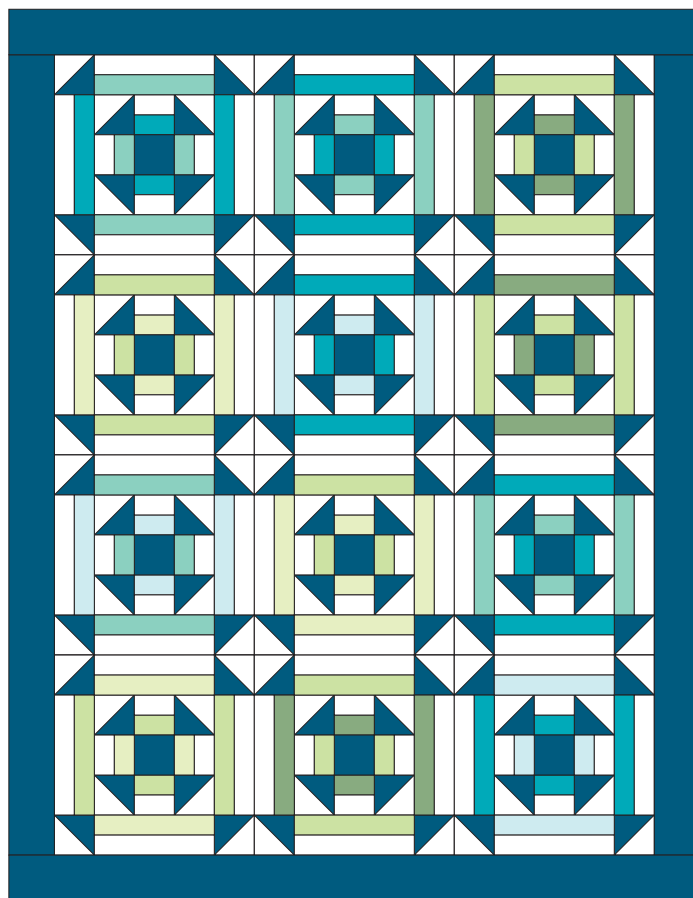

# Double Churn Dash Quilt

---

QUILT SIZE  
68" x 88"

QUILT BLOCK

## SUPPLIES

- 1 Roll of 2½" Print Strips
- 2¾ yds. Background
- 1¼ yds. Contrasting
- 1¼ yds. Border
- ¾ yd. Binding
- 5½ yds. Backing

MISSOURI STAR  
— QUILT CO. —