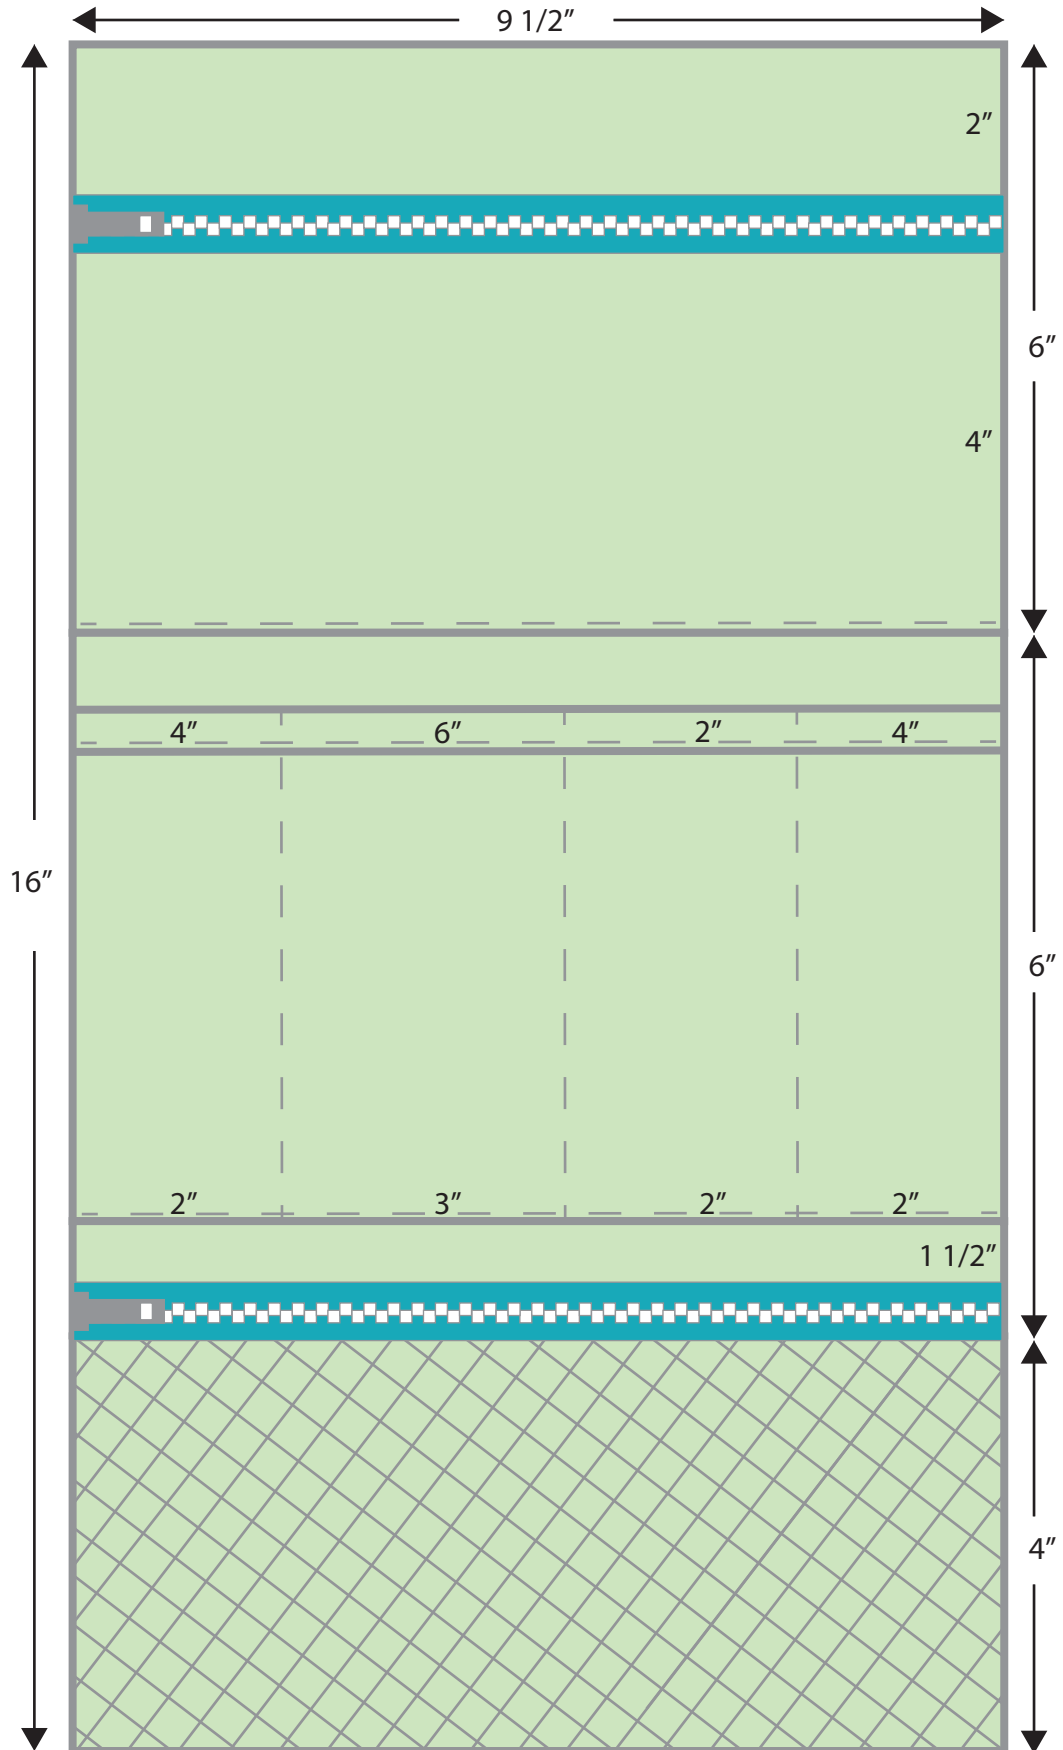

SHAVE BAG

- Cut:  
 (2) 9 1/2" x 16"  
 (1) 4 1/2" x 16"  
 (1) 9 1/2" x 5" Mesh

(Fold 1" under on bottom edge of mesh)