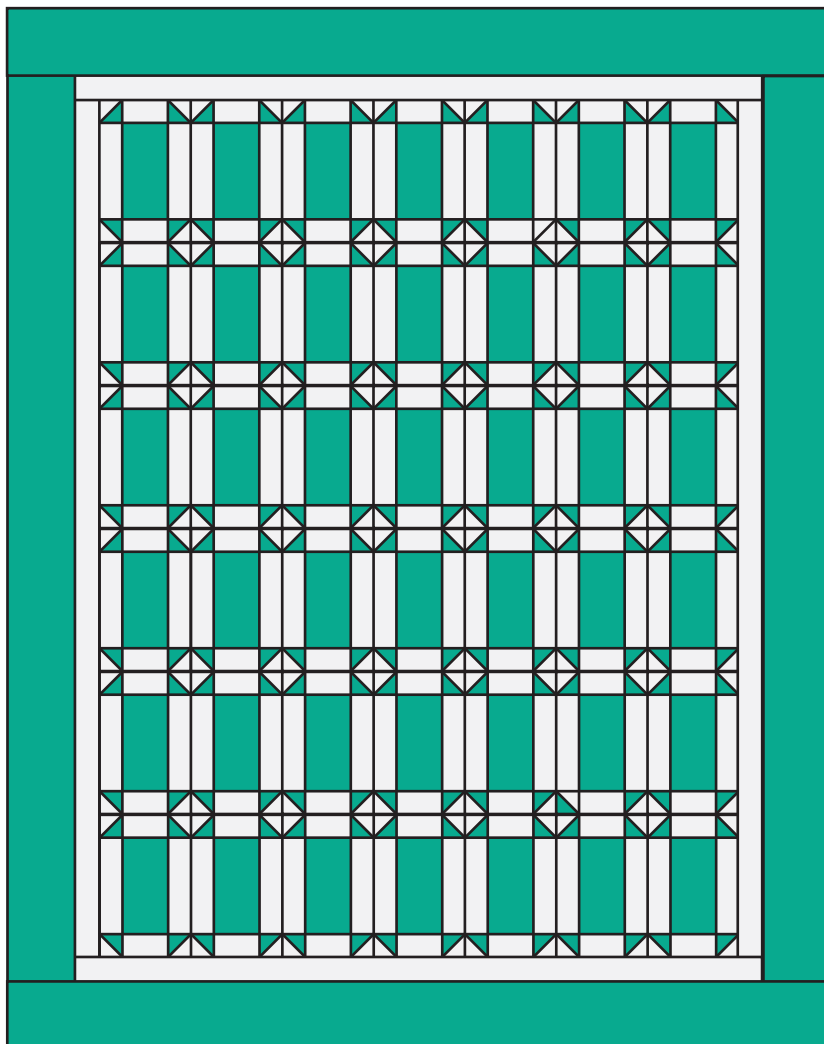

# Whimsical Shoofly Quilt

---

QUILT SIZE  
72" x 94"

QUILT BLOCK

SUPPLIES

- 1 Pack of 10" Squares (*Print*)
- $3\frac{3}{4}$  yds. Background Fabric (*Solid*)
- $4\frac{1}{2}$  yd. of Backing
- $1\frac{1}{4}$  yd. of Outer Border

MISSOURI STAR  
— QUILT CO. —