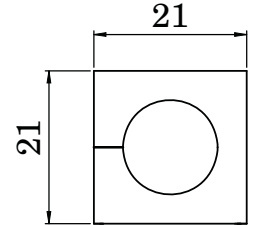

KT

Grommets, small

1

Product Description

Cable grommets KT small are used with the following cable entry frames:

- KEL(-U/-ER) | 6 - 25
- KEL-FG | 26 - 27
- KEL-FL | 44
- KVT Range | 32 - 36

The model range KT small is designed for cable diameters from 2 to 17 mm.

Assembly

When installing the grommet, the smooth side of the grommet faces the middle of the cable entry frame.

Specifications KT gray

Material: Elastomer
 Flame class: UL94-Vo, self-extinguishing
 Temperature: - 40°C to + 90°C (static)
 Properties: Halogen free, silicone free

Specifications KT black

Material: Elastomer
 Flame class: UL94-HB
 Temperature: - 30°C to + 90°C (static)
 Properties: Higher chemical resistance, UV-stabilized

Accessories

ST Plugs 43

Description	Type	Order No gray	Order No black	Clamping range	PU
BTK	BTK	41251	41351	Blind grommet	10
KT	KT 2	39934	41302	2 - 3 mm	10
	KT 3	41203	41303	3 - 4 mm	10
	KT 4	41204	41304	4 - 5 mm	10
	KT 5	41205	41305	5 - 6 mm	10
	KT 6	41206	41306	6 - 7 mm	10
	KT 7	41207	41307	7 - 8 mm	10
	KT 8	41208	41308	8 - 9 mm	10
	KT 9	41209	41309	9 - 10 mm	10
	KT 10	41210	41310	10 - 11 mm	10
	KT 11	41211	41311	11 - 12 mm	10
	KT 12	41212	41312	12 - 13 mm	10
	KT 13	41213	41313	13 - 14 mm	10
	KT 14	41214	41314	14 - 15 mm	10
	KT 15	41215	41315	15 - 16 mm	10
	KTs 16	39901	39912	16 mm	10
	KTs 17	39900	39913	17 mm	10
	KT oval	KT oval	39930	-	approx. 8 x 4 mm
KT S1	KT S1	39931	-		10
KT tele	KT tele	39929	-	Telephone cable	10
KT tele1	KT tele1	41257	-	Data cable RJ12	10
KT tele2	KT tele2	41258	-	Data cable RJ10 / RJ45	10

The model range KT small is designed for cable diameters from 2 to 17 mm.

Assembly

When installing the grommet, the smooth side of the grommet faces the middle of the cable entry frame.

Specifications KT gray