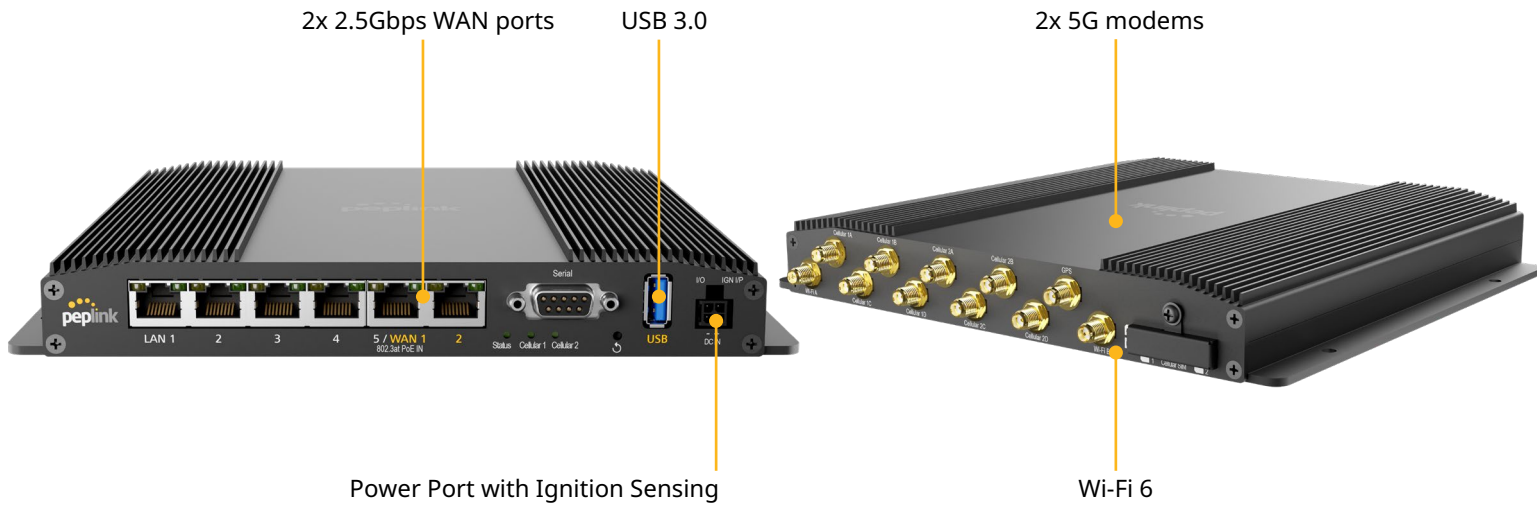

Specifications

WAN Interface	2x 10/100/1000/2500M Ethernet¹ 2x 5G Modems with Redundant SIM Slots 1x USB 3.0 Interface	Antenna Connectors	8x SMA Cellular Antenna Connectors 2x RP-SMA Wi-Fi Antenna Connectors 1x SMA GPS Antenna Connector
LAN Interface	4x 10/100/1000M Ethernet	Power Input	AC Adapter: AC Input 100V-240V / DC Output 12V DC 10-30V Passive PoE 48-56V 802.3at PoE⁵
Wi-Fi Interface	Simultaneous Dual-Band (2.4GHz / 5GHz) Wi-Fi 6, 2X2 MU-MIMO Wi-Fi WAN and/or AP	Power Consumption	12W (nominal), 30W (max.)
SpeedFusion features	Hot Failover, Smoothing, Bandwidth Bonding	Dimension	8.58 x 7.68 x 1.61 inches / 218 x 195 x 29.5 mm
Number of PepVPN	2 / 5²	Weight	2.42 pounds / 1.1 kg
Features	Drop-in Mode Load Balancing/Failover Ignition Sensing	Operating Temperature	-40° - 149°F / -40° - 65°C
Router Throughput	1 Gbps	Humidity	15% - 95% (non-condensing)
SpeedFusion VPN Throughput		Certifications	FCC, CE, RoHS E-Mark (Motor Vehicle) EN 61373 Shock and Vibration Resistance EN 50155 Railway Applications EN 61000 Electromagnetic Compatibility
- No Encryption	400 Mbps	Package Content	1x BR2 Pro 1x 12V3A 4-Pin Power Supply (ACW-663) 8x LTE/5G Antennas (ACW-235) 2x Dual Band Wi-Fi Antennas (ACW-341) 1x GPS Antenna (ACW-232)
- 256-bit AES	200 Mbps	SIM Options	Nano-SIM (4FF) Peplink eSIM BYO eSIM (2 profiles)⁶ Remote SIM from SIM Injector⁷ FusionSIM⁷
Recommended Users	1-150	Warranty	1-Year Limited Warranty
AP Controller	Standard		
Maximum Number of AP Supported	30 / 50³		
Cellular Data Rate⁴ (Downlink/Uplink)	5G: 3.4 Gbps / 900 Mbps CAT-20: 1.6 Gbps / 200 Mbps		

¹ The WAN port can act as a LAN port if needed.

² Requires PrimeCare Subscription, complementary for the first year.

³ Theoretical maximum data rates.

⁴ Available as a licence add-on (AP-LC-50).

⁵ 802.3at PoE port provide a power supply of 25W. If you require 30W of power budget (eg. using dual cellular WAN and USB WAN together), please empower the MAX BR2 Pro via the bundled power adapter (12V3A PSU, ACW-663), or the optional Passive PoE Injector Kit (ACW-111 + ACW-622).

⁶ Available with Firmware 8.4.0 or above.

⁷ RemoteSIM and FusionSIM compatible with hardware version 2 or above.