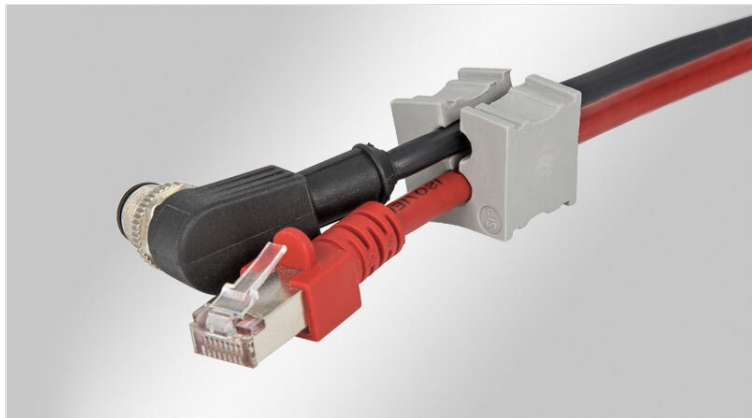

MobileMustHave
MOBILE LIFESTYLE SOLUTIONS

KT multi / special cable grommets, grey

for cable diameters 1 - 8 mm and special cables / IP54 / UL Type 12

Cable grommets KT small are used with the following cable entry components:

- [KEL cable entry frames](#)
- [KVT split cable glands](#)

KT multi-hole and special grommets enable a sealing of the cables with IP54 and UL Type 12.

When using double or quadruple grommets the cable density of cable entry frames and cable glands can be greatly increased. The multi-hole model range KT small is designed for cable diameters from 1 to 8 mm. icotek also offers special cable grommets for e.g. ASI lines. ATG adapter grommets provide the possibility to hold a small KT grommet to reduce the clamping range down to 1 mm.

When installing the small grommets in multiple rows, the flat sides should be facing each other. This allows the flat sides to match up and provide a secure seal.

Specifications

IP rating (EN 60529)	IP54
UL Type (UL 50E)	UL Type 12
Material	Elastomer
Flame class	UL94-V0, self-extinguishing
Operating temperature	-40 C° to 100 C°
Properties	silicone free, halogen free

Advantages & Benefits

- Enable routing of pre-terminated cables through cable entry frames and split cable glands
- High strain relief in accordance with EN 62444 when a suitable cable entry is selected
- Available for a large range of cable diameters
- Greatly increased cable density when using double or quadruple grommets