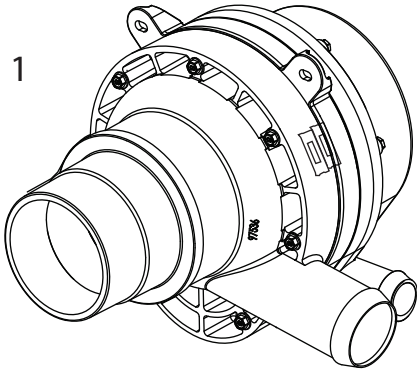

SANI-CON® TURBO 600S "Storage Bay Mount" – PARTS LIST

SANI-CON® TURBO 600S – PARTS LIST		
Key No	Part No	Description
1	97611	Replacement Pump
2	97604	Mounting Bracket w/ Hardware
3	97520	Nozzle w/ Clamp
4	97521	21' Hose, Union and Clamp
5	97514	Cap, Drip Cap and Nozzle Gasket
6	70421	24" Inlet Hose
7	70483	3" Worm Gear Clamp
8	70407	Clear 45° Elbow w/ O-ring
9	97603	Switch Box Kit