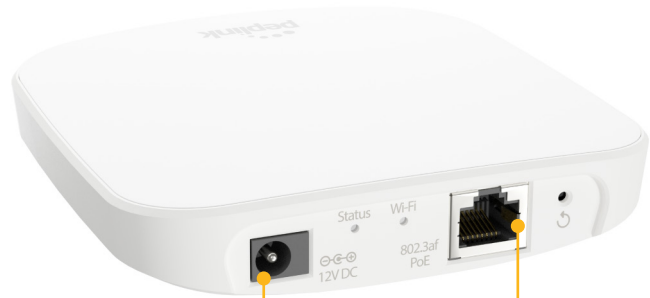

SpeedFusion Connect Relay

MobileMustHave
MOBILE LIFESTYLE SOLUTIONS

12V DC
Connector

100/1000M
Ethernet Port
(PoE Input)

Specification

Ethernet Port	1x 10/100/1000 Ethernet
Enclosure	Plenum-rated, Indoor Plastic
Power Input	12V DC Connector 802.3af PoE
Power Consumption	12 W (max)
Dimension	3.9 x 3.9 x 0.8 inches 98 x 98 x 19.7 mm
Weight	0.33 pounds / 150 grams
Operating Temperature	23°- 113°F / -5°- 45°C
Humidity	15% - 95% (non-condensing)
Package Content	SpeedFusion Connect Relay 1x 12V2A Power Supply (ACW-601) 1x Mounting Bracket
Warranty	1-Year Limited Warranty

Ordering Information

Product Code	Description
SFC-RLY	SpeedFusion Connect Relay

SpeedFusion Connect Relay

MobileMustHave
MOBILE LIFESTYLE SOLUTIONS