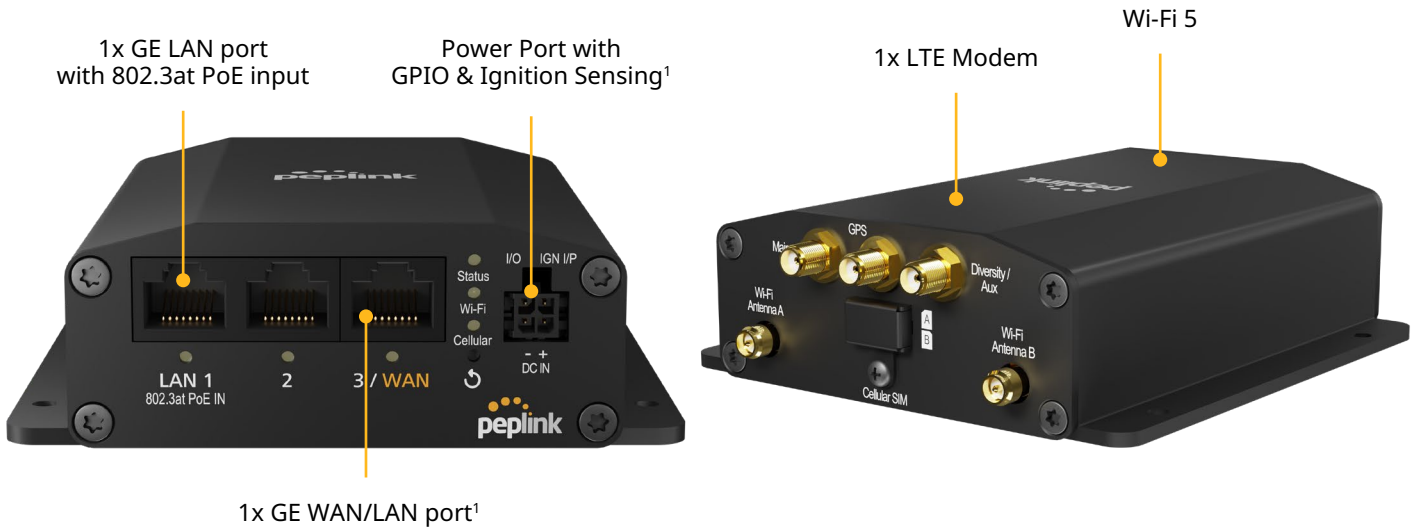

Manage with confidence

Control the BR1 Mini using InControl2 cloud-based endpoint management system. Generate useful reports and push configurations, as you remotely access any Peplink device with ease.

[^] Receive a complimentary feature pack by adding a PrimeCare plan (available in 2 or 4 year options) upon device purchase. Contact your reseller for more information.

Plug and play, anyone?

SpeedFusion Connect* services makes the BR1 Mini the ultimate plug-and-play device. Power up, switch on, and get connected. SpeedFusion Connect also works with Peplink technologies such as Hot Failover[^], ensuring reliable connectivity is accessible at all times.

Specifications

WAN Interface	1x 10/100/1000M Ethernet ¹ 1x Embedded Cellular Modem with Redundant SIM Slots	Antenna Connectors	2x SMA Cellular Antenna Connectors 2x RP-SMA Wi-Fi Antenna Connectors 1x SMA GPS Antenna Connector
LAN Interface	2x 10/100/1000M Ethernet	Power Input	Power Port: 10V – 30V DC AC Adapter: AC Input 100V–240V / DC Output 12V Power over Ethernet 802.3at
Wi-Fi Interface	Simultaneous Dual-Band (2.4GHz / 5GHz) Wi-Fi 5, 2X2 MIMO Wi-Fi WAN ¹ and/or AP	Power Consumption	13W (nominal), 18W (max.)
SpeedFusion features	Hot Failover ¹ / WAN Smoothing ¹	Dimension	5.0 x 4.2 x 1.4 inches / 125.7 x 107 x 35 mm
Number of PepVPN SpeedFusion Peers	2 / 5 ²	Weight	0.95 pounds / 430 grams
Feature	GPIO ¹ , Ignition Sensing ¹	Operating Temperature	-40° – 149°F / -40° – 65°C
Router Throughput	300Mbps	Humidity	15% – 95% (non-condensing)
PepVPN Throughput (No Encryption)	80Mbps	Certifications	FCC, CE, RoHS
PepVPN Throughput (256-bit AES)	20 Mbps / 60Mbps ²	Package Content	1x BR1 Mini 2x LTE Antennas (ACW-235) 2x Dual Band Wi-Fi Antennas (ACW-342) 1x GPS Active Antenna (ACW-232) 1x 12V 2A 4pin Power Supply (ACW-632)
Recommended Users	1-60	SIM Card Size	Nano-SIM (4FF)
Cellular Data Rate³ (Downlink/Uplink)	CAT-7: 300 Mbps/150 Mbps CAT-6: 300 Mbps/50 Mbps CAT-4: 150 Mbps/50 Mbps	Warranty	1-Year Limited Warranty