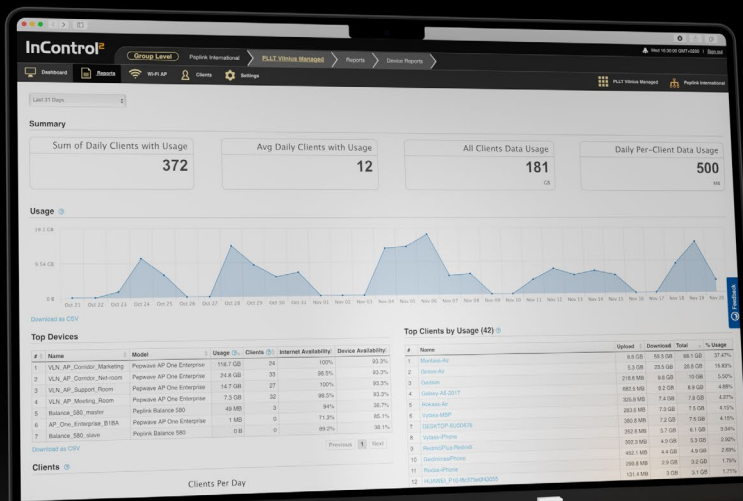

Stay in touch with InTouch

InTouch extends your reach to third party devices connected to the BR1 Mini. Remotely view, configure or troubleshoot third party devices, all within the InControl2 environment, eliminating the need for a separate and costly OOBM infrastructure.