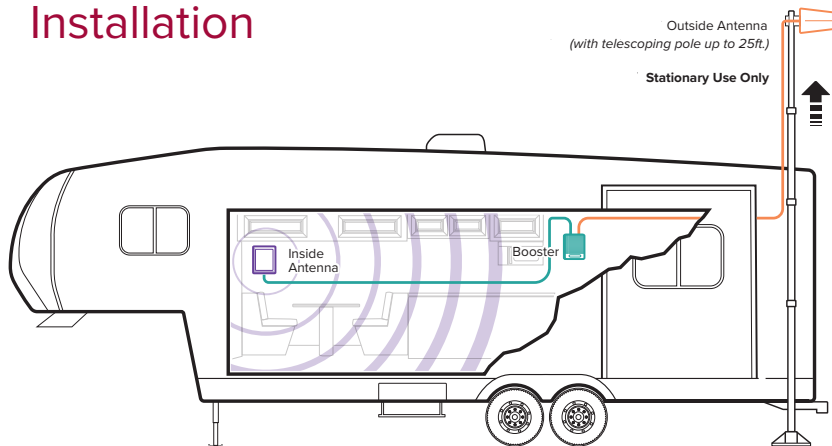

Installation