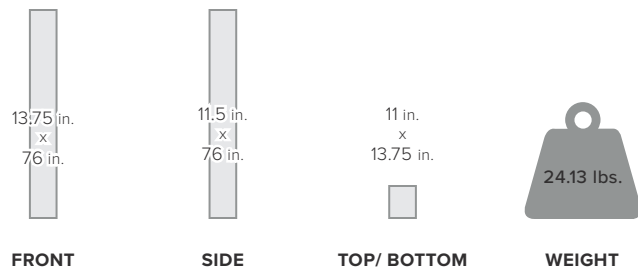

Package Dimensions

Combo Box: 13.75 L x 11.5 W x 76 H