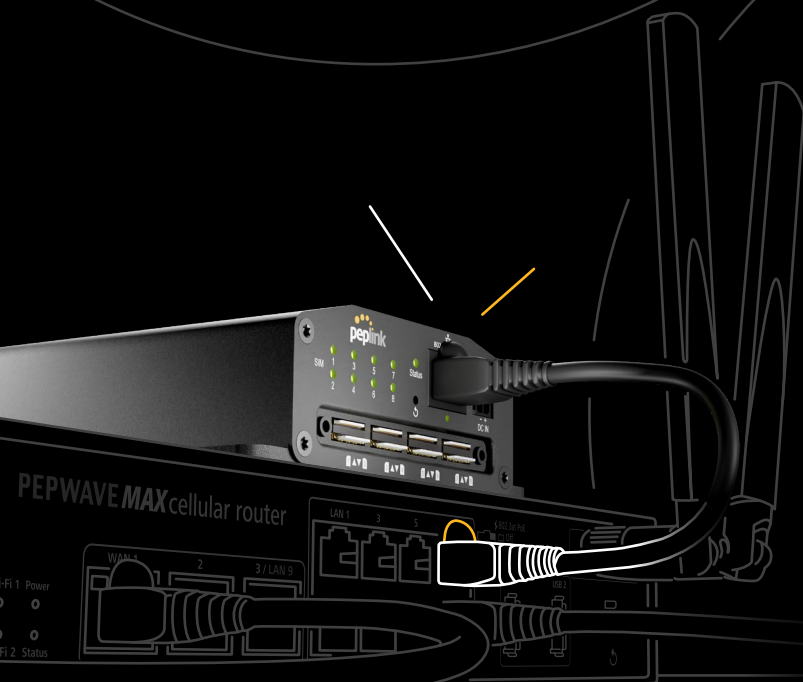

# SIM Injector *mini*

SIM Management from ◦ Afar.

# Remotely manage up to 8x SIMs

Integrate up to 8 additional SIMs into your network without the need for physical intervention. Perfect for hard to reach deployments.

# One Ethernet cable is all you need

Power your device through PoE and forgo the need for a nearby power outlet. Power through Microfit Connector is also available for more flexibility.