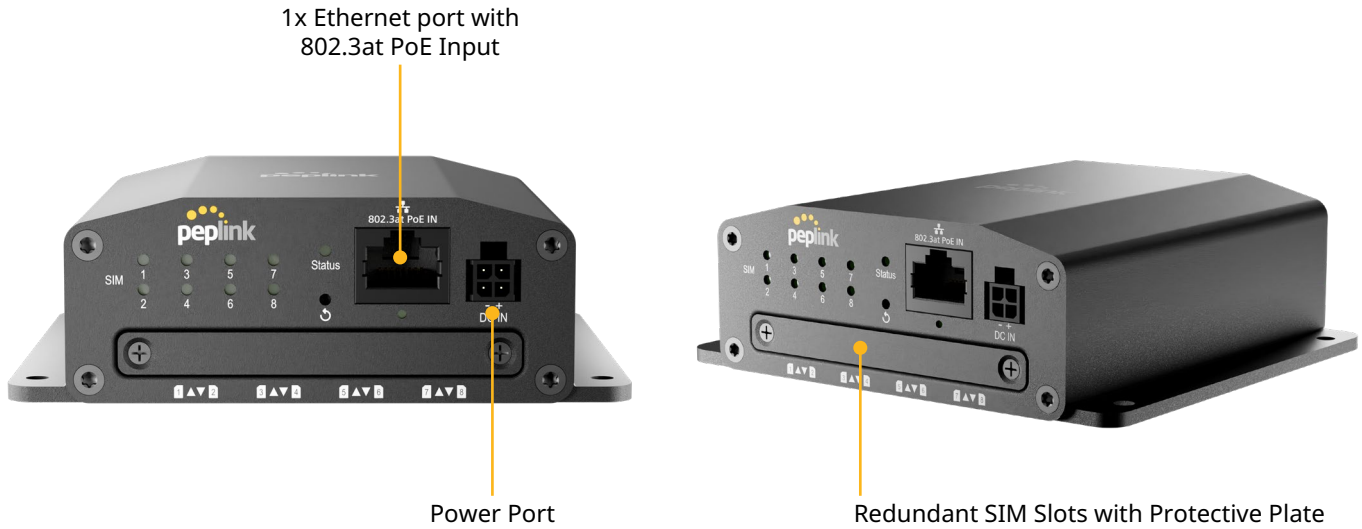

# SIM Injector *mini*

SIM Management from ◦ Afar.

# One Ethernet cable is all you need

Power your device through PoE and forgo the need for a nearby power outlet. Power through Microfit Connector is also available for more flexibility.

# SIM Injector Mini