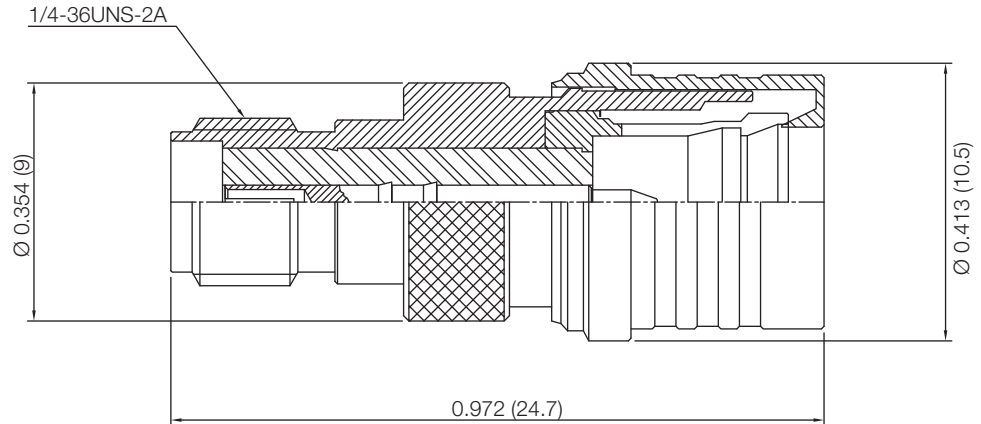

PART NUMBER

KAD178427
MobileMustHave
 MOBILE LIFESTYLE SOLUTIONS

REV.

INITIAL

Electrical Data

Impedance	50 Ω
Frequency Range	DC - 18 GHz.
Voltage Proof	2,500 VRMS
Insulation Resistance	≥ 5,000 MΩ
VSWR	≤ 1.10 @ DC - 6 GHz ≤ 1.23 @ 6 - 12 GHz ≤ 1.30 @ 12 - 18 GHz

RoHS Compliant**Mechanical Data**

Durability	500 Cycles Min.
------------	-----------------

Drawing not to scale. Dimensions for reference only

Units: mm

MobileMustHave
 MOBILE LIFESTYLE SOLUTIONS

PART NUMBER

KAD178427

DESCRIPTION

Adapter, Between Series, QMA Male Plug to SMA Female Jack

CAGE CODE

664U0

SIGNATURE

X

THIS DRAWING INCLUDING THE DESIGNS IS THE PROPERTY OF THE MANUFACTURER AND IS NOT TO BE USED FOR ANY PURPOSE WITHOUT OUR APPROVAL.