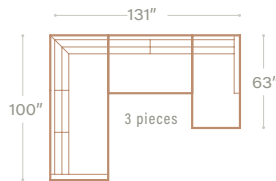

L-SECTIONAL

CHAISE (LEFT)

U-SECTIONAL (LEFT CHAISE)

U-SOFA SECTIONAL

CHAISE (RIGHT)

U-SECTIONAL (RIGHT CHAISE)

U-SECTIONAL (DOUBLE CHAISE)

35" overall height | 19" seat height | 22" arm height | 24" seat depth