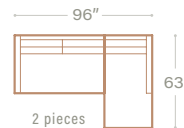

L-SECTIONAL

CHAISE (LEFT)

U-SECTIONAL (LEFT CHAISE)

U-SOFA SECTIONAL

CHAISE (RIGHT)

U-SECTIONAL (RIGHT CHAISE)

U-SECTIONAL (DOUBLE CHAISE)

35" overall height | 19" seat height | 22" arm height | 24" seat depth