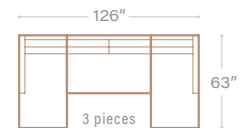

L-SECTIONAL

CHAISE (LEFT)

U-SECTIONAL (LEFT CHAISE)

U-SOFA SECTIONAL

CHAISE (RIGHT)

U-SECTIONAL (RIGHT CHAISE)

U-SECTIONAL (DOUBLE CHAISE)

35" overall height | 19" seat height | 22" arm height | 24" seat depth