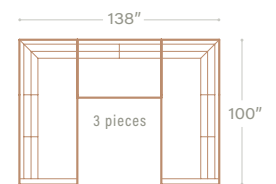

L-SECTIONAL

CHAISE (LEFT)

U-SECTIONAL (LEFT CHAISE)

U-SOFA SECTIONAL

CHAISE (RIGHT)

U-SECTIONAL (RIGHT CHAISE)

U-SECTIONAL (DOUBLE CHAISE)

35" overall height | 19" seat height | 22" arm height | 24" seat depth