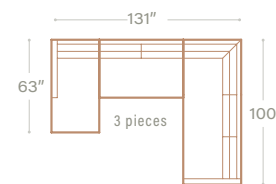

L-SECTIONAL

CHAISE (LEFT)

U-SECTIONAL (LEFT CHAISE)

U-SOFA SECTIONAL

CHAISE (RIGHT)

U-SECTIONAL (RIGHT CHAISE)

U-SECTIONAL (DOUBLE CHAISE)

35" overall height | 19" seat height | 22" arm height | 24" seat depth