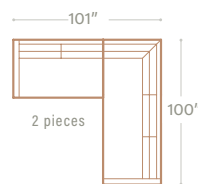

L-SECTIONAL

CHAISE (LEFT)

U-SECTIONAL (LEFT CHAISE)

U-SOFA SECTIONAL

CHAISE (RIGHT)

U-SECTIONAL (RIGHT CHAISE)

U-SECTIONAL (DOUBLE CHAISE)

35" overall height | 19" seat height | 22" arm height | 24" seat depth