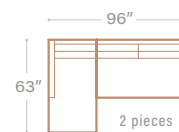

L-SECTIONAL

CHAISE (LEFT)

U-SECTIONAL (LEFT CHAISE)

U-SOFA SECTIONAL

CHAISE (RIGHT)

U-SECTIONAL (RIGHT CHAISE)

U-SECTIONAL (DOUBLE CHAISE)

35" overall height | 19" seat height | 22" arm height | 24" seat depth