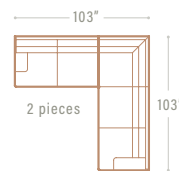

L-SECTIONAL

CHAISE (LEFT)

U-SECTIONAL (LEFT CHAISE)

U-SOFA SECTIONAL

CHAISE (RIGHT)

U-SECTIONAL (RIGHT CHAISE)

U-SECTIONAL (DOUBLE CHAISE)

35" overall height | 19" seat height | 22" arm height | 24" seat depth