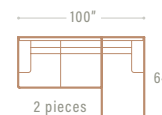

L-SECTIONAL

CHAISE (LEFT)

U-SECTIONAL (LEFT CHAISE)

U-SOFA SECTIONAL

CHAISE (RIGHT)

U-SECTIONAL (RIGHT CHAISE)

U-SECTIONAL (DOUBLE CHAISE)

35" overall height | 19" seat height | 22" arm height | 24" seat depth