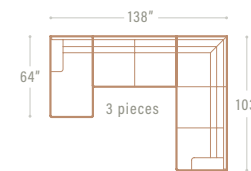

L-SECTIONAL

CHAISE (LEFT)

U-SECTIONAL (LEFT CHAISE)

U-SOFA SECTIONAL

CHAISE (RIGHT)

U-SECTIONAL (RIGHT CHAISE)

U-SECTIONAL (DOUBLE CHAISE)

35" overall height | 19" seat height | 22" arm height | 24" seat depth