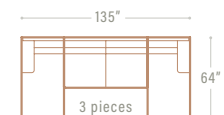

L-SECTIONAL

CHAISE (LEFT)

U-SECTIONAL (LEFT CHAISE)

U-SOFA SECTIONAL

CHAISE (RIGHT)

U-SECTIONAL (RIGHT CHAISE)

U-SECTIONAL (DOUBLE CHAISE)

35" overall height | 19" seat height | 22" arm height | 24" seat depth