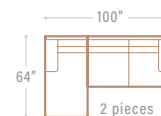

L-SECTIONAL

CHAISE (LEFT)

U-SECTIONAL (LEFT CHAISE)

U-SOFA SECTIONAL

CHAISE (RIGHT)

U-SECTIONAL (RIGHT CHAISE)

U-SECTIONAL (DOUBLE CHAISE)

35" overall height | 19" seat height | 22" arm height | 24" seat depth