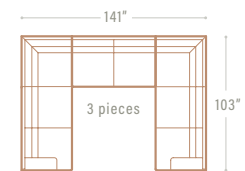

L-SECTIONAL

CHAISE (LEFT)

U-SECTIONAL (LEFT CHAISE)

U-SOFA SECTIONAL

CHAISE (RIGHT)

U-SECTIONAL (RIGHT CHAISE)

U-SECTIONAL (DOUBLE CHAISE)

35" overall height | 19" seat height | 22" arm height | 24" seat depth