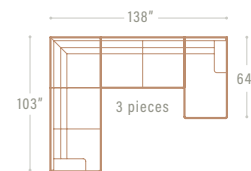

L-SECTIONAL

CHAISE (LEFT)

U-SECTIONAL (LEFT CHAISE)

U-SOFA SECTIONAL

CHAISE (RIGHT)

U-SECTIONAL (RIGHT CHAISE)

U-SECTIONAL (DOUBLE CHAISE)

35" overall height | 19" seat height | 22" arm height | 24" seat depth