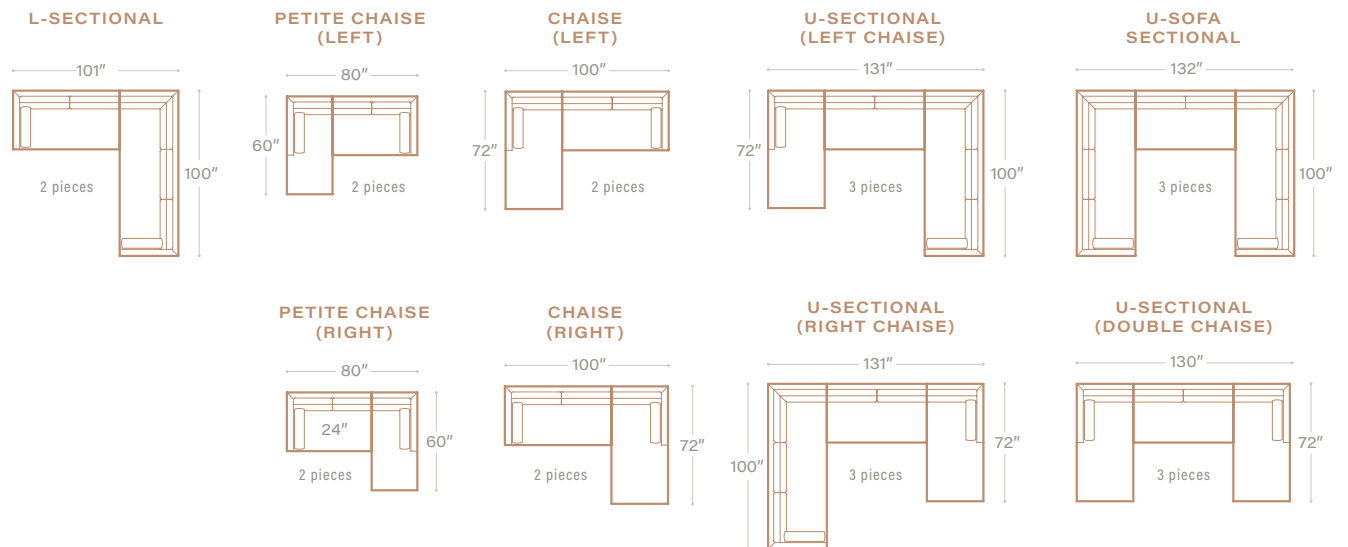

Jasper Sectional

For contemporary comfort that's personalized, nothing beats our Jasper Sectional. Any configuration you choose will effortlessly impress with its clean lines, sleek metal legs, and the perfect blend of style and comfort.

31" overall height | 18" seat height | 25" arm height | 24" seat depth