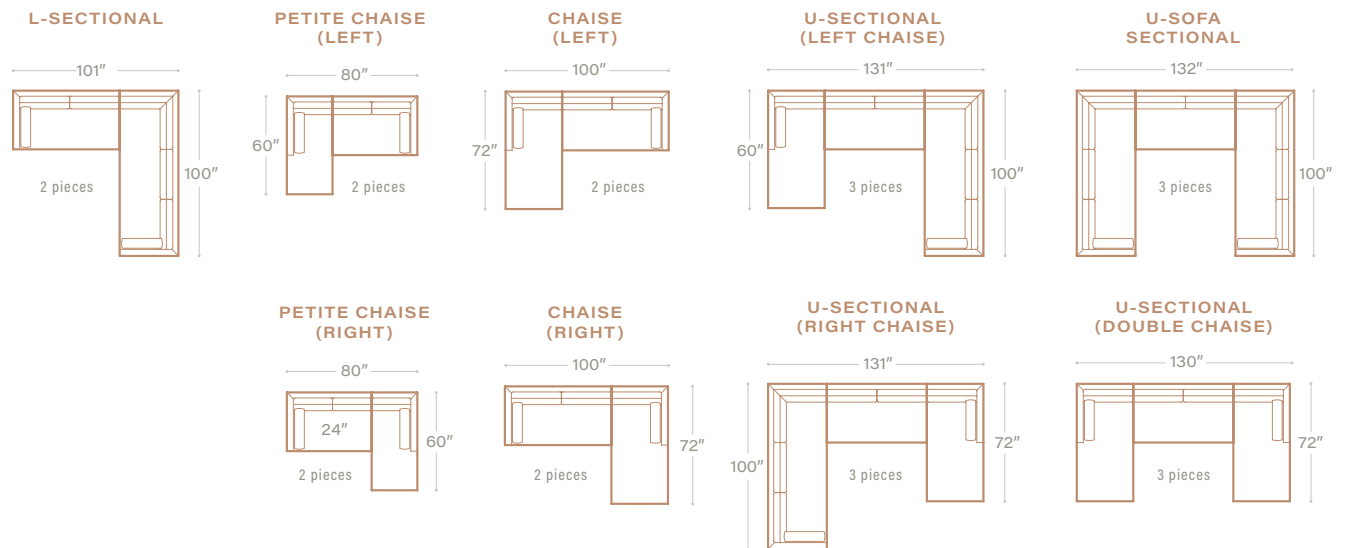

Jasper Sectional

For contemporary comfort that's personalized, nothing beats our Jasper Sectional. Any configuration you choose will effortlessly impress with its clean lines, sleek metal legs, and the perfect blend of style and comfort.

31" overall height | 18" seat height | 25" arm height | 24" seat depth