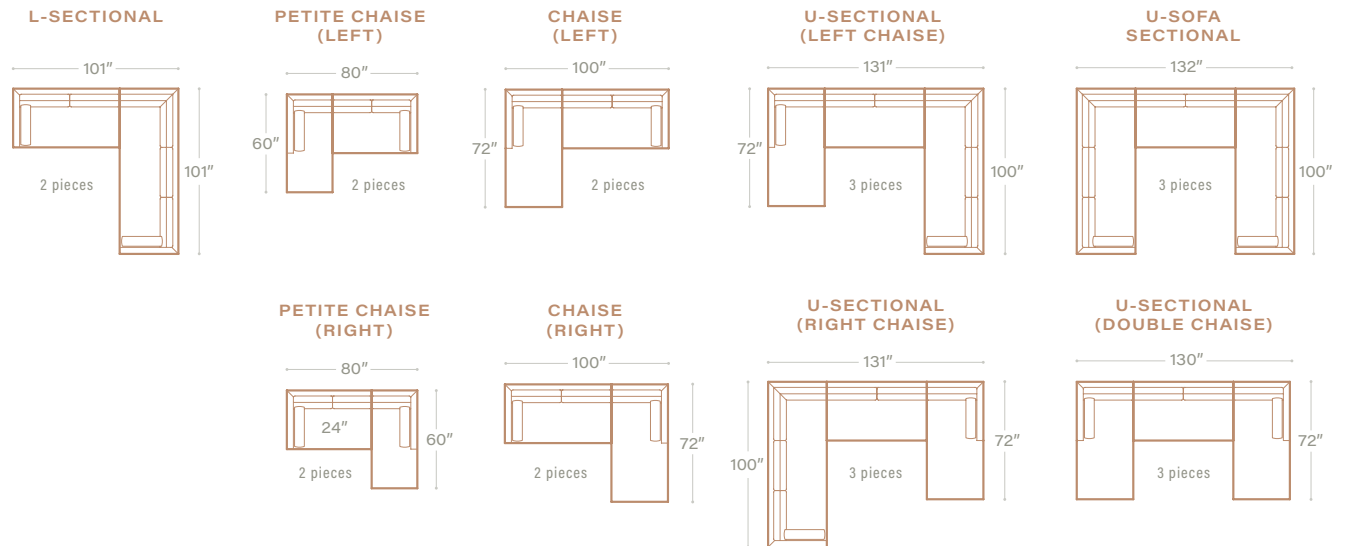

# Jasper Sectional

For contemporary comfort that's personalized, nothing beats our Jasper Sectional. Any configuration you choose will effortlessly impress with its clean lines, sleek metal legs, and the perfect blend of style and comfort.

31" overall height | 18" seat height | 25" arm height | 24" seat depth