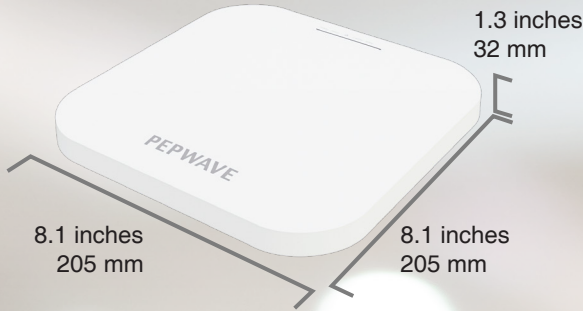

AP One

Works with InControl to centralize SSIDs, radio settings, and deliver captive portals.

Product Code	APO-AX
Ethernet Port	1x 2.5 Multigigabit Ethernet
Wi-Fi Standard	1x 2.4Ghz 802.11b/g/n/ax 1x 5Ghz 802.11a/n/ac/ax
Data Rates	4X4 MU-MIMO 2.4 GHz: up to 1148 Mbps 5 GHz: up to 2400 Mbps
Channel Width	20/40/80 MHz
Recommended Concurrent Users per Radio	256
SSID Per Radio	16
Transmit Power	2412 – 2472 MHz: up to 17dBm 5180 – 5825 MHz: up to 17dBm
Included Antenna	Built-in Omni Antenna Antenna gain: 2.7 – 5dBi for 2.4GHz, 3.8 – 5.6dBi for 5GHz
Enclosure	Plenum-rated, Indoor Plastic
Dimensions	8.1 x 8.1 x 1.3 inches 205 x 205 x 32 mm
Weight	1.73 pounds 785 grams
Power Input	DC Jack: 12V DC AC Adapter: AC Input 100V – 240V, DC Output 12V, 3A* 802.3 at PoE #
Power Consumption	24W (max.)
Operating Temperature	32° - 104°F 0° - 40°C
Certifications	FCC, CE, RoHS
Warranty	1 Year Limited Warranty