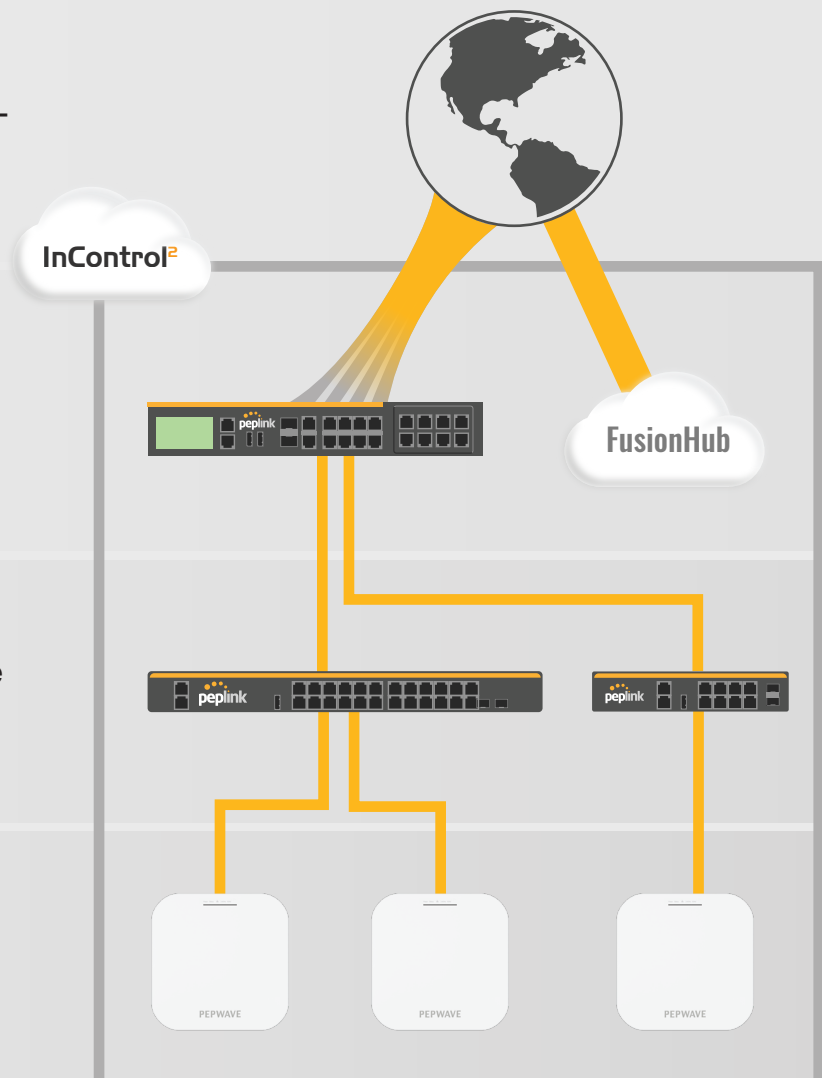

AP One

Works with InControl to centralize SSIDs, radio settings, and deliver captive portals.