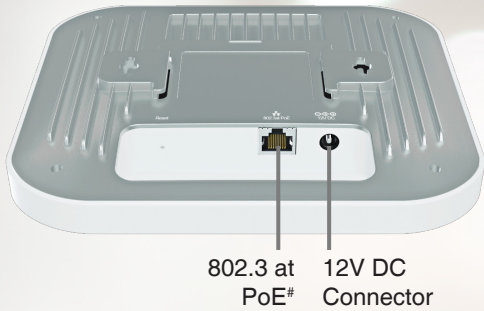

Balance/MAX/FusionHub

Provides unbreakable connectivity by combining multiple WANs. Works with InControl to centralize VLAN, firewall, and outbound policy.

SD-Switch

Works with InControl to remotely configure and activate PoE ports. Monitor power consumption.

AP One

Works with InControl to centralize SSIDs, radio settings, and deliver captive portals.

Product Code	APO-AX
Ethernet Port	1x 2.5 Multigigabit Ethernet
Wi-Fi Standard	1x 2.4Ghz 802.11b/g/n/ax 1x 5Ghz 802.11a/n/ac/ax
Data Rates	4X4 MU-MIMO 2.4 GHz: up to 1148 Mbps 5 GHz: up to 2400 Mbps
Channel Width	20/40/80 MHz
Recommended Concurrent Users per Radio	256
SSID Per Radio	16
Transmit Power	2412 – 2472 MHz: up to 17dBm 5180 – 5825 MHz: up to 17dBm
Included Antenna	Built-in Omni Antenna Antenna gain: 2.7 – 5dBi for 2.4GHz, 3.8 – 5.6dBi for 5GHz
Enclosure	Plenum-rated, Indoor Plastic
Dimensions	8.1 x 8.1 x 1.3 inches 205 x 205 x 32 mm
Weight	1.73 pounds 785 grams
Power Input	DC Jack: 12V DC AC Adapter: AC Input 100V – 240V, DC Output 12V, 3A* 802.3 at PoE #
Power Consumption	24W (max.)
Operating Temperature	32° - 104°F 0° - 40°C
Certifications	FCC, CE, RoHS
Warranty	1 Year Limited Warranty