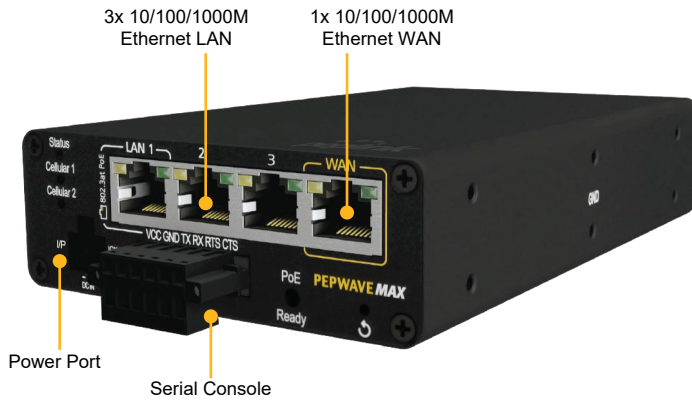

Transit Pro E

MobileMustHave
MOBILE LIFESTYLE SOLUTIONS

Specifications

WAN Interface	1x 10/100/1000M Ethernet ¹ 2x LTEA-Pro Embedded Cellular Modems with Redundant SIM Slots	Antenna Connectors	4x SMA Cellular Connectors 1x SMA GPS Antenna Connector 2x RP-SMA Wi-Fi Antenna Connectors
LAN Interface	3x 10/100/1000M Ethernet	Power Input	Power Port: 12V – 56V DC AC Adapter: AC Input 100V–240V / DC Output 12V Terminal Block: 12V – 56V DC
Wi-Fi- Interface	Simultaneous Dual-Band (2.4GHz / 5GHz) Wi-Fi 5, 2X2 MIMO	Power Output	Power over Ethernet 802.3at ⁵
SpeedFusion Features	Hot Failover ² , WAN Smoothing ² , Bandwidth Bonding ²	Power Consumption	7W (nominal), 18W (max.)
Number of PepVPN SpeedFusion Peers	2 / 5 ³	Dimensions	6.3 x 3.8 x 1.3 inches / 160 x 97 x 33.5 mm
Features	Ignition Sensing Load Balancing/Failover	Weight	1.3 pounds / 590 grams
Router Throughput	400 Mbps	Operating Temperature	-40° – 149°F / -40° – 65°C
SpeedFusion Throughput (No Encryption)	100 Mbps	Humidity	15% – 95% (non-condensing)
SpeedFusion Throughput (256-bit AES)	60 Mbps	Warranty	1-Year Limited Warranty
Recommended Users	25-150	Package Content	1x Transit Pro E 12V 2A 4 Pin Power Supply (ACW-632) 4x 4G LTE Antennas (ACW-234) 1x GPS Active Antenna (ACW-232) 2x Wi-Fi Antennas (ACW-341) 1 Pair of Mounting Brackets (ACW-724) 6pin Terminal Block Connector
Cellular Data Rate⁴ (Downlink / Uplink)	LTE CAT-12: 600 Mbps/150 Mbps		

¹ The WAN port can act as a LAN port if needed.

² Requires PrimeCare Subscription, complimentary for the first year.

³ 2 PepVPN Peers are enabled by default. 5 PepVPN Peers are enabled for PrimeCare models which requires PrimeCare Subscription, complimentary for the first year.