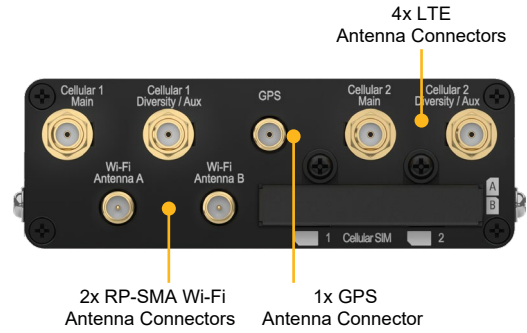

Transit Pro E

MobileMustHave
MOBILE LIFESTYLE SOLUTIONS

Specifications

WAN Interface	1x 10/100/1000M Ethernet ¹ 2x LTEA-Pro Embedded Cellular Modems with Redundant SIM Slots	Antenna Connectors	4x SMA Cellular Connectors 1x SMA GPS Antenna Connector 2x RP-SMA Wi-Fi Antenna Connectors
LAN Interface	3x 10/100/1000M Ethernet	Power Input	Power Port: 12V – 56V DC AC Adapter: AC Input 100V–240V / DC Output 12V Terminal Block: 12V – 56V DC
Wi-Fi- Interface	Simultaneous Dual-Band (2.4GHz / 5GHz) Wi-Fi 5, 2X2 MIMO	Power Output	Power over Ethernet 802.3at ⁵
SpeedFusion Features	Hot Failover ² , WAN Smoothing ² , Bandwidth Bonding ²	Power Consumption	7W (nominal), 18W (max.)
Number of PepVPN SpeedFusion Peers	2 / 5 ³	Dimensions	6.3 x 3.8 x 1.3 inches / 160 x 97 x 33.5 mm
Features	Ignition Sensing Load Balancing/Failover	Weight	1.3 pounds / 590 grams
Router Throughput	400 Mbps	Operating Temperature	-40° – 149°F / -40° – 65°C
SpeedFusion Throughput (No Encryption)	100 Mbps	Humidity	15% – 95% (non-condensing)
SpeedFusion Throughput (256-bit AES)	60 Mbps	Warranty	1-Year Limited Warranty
Recommended Users	25-150	Package Content	1x Transit Pro E 12V 2A 4 Pin Power Supply (ACW-632) 4x 4G LTE Antennas (ACW-234) 1x GPS Active Antenna (ACW-232) 2x Wi-Fi Antennas (ACW-341) 1 Pair of Mounting Brackets (ACW-724) 6pin Terminal Block Connector
Cellular Data Rate⁴ (Downlink / Uplink)	LTE CAT-12: 600 Mbps/150 Mbps		

⁴ Theoretical maximum data rates.

⁵ PoE output requires a minimum of 48V power input via the terminal block or a 54V PSU with 4pin Power Supply.

Ordering information

Product Code	Embedded Modems	Carrier/ Categories	LTE Bands	3G Bands
MAX-TST-PROE-LTEA-R-T-PRM	2	America / CAT-12	B1, B2, B3, B4, B5, B7, B8, B9, B12, B13, B14, B18, B19, B20, B26, B29, B30, B32, B41, B42, B43, B46, B48, B66	HSPA+: B1, B2, B4, B5, B6, B8, B9, B19