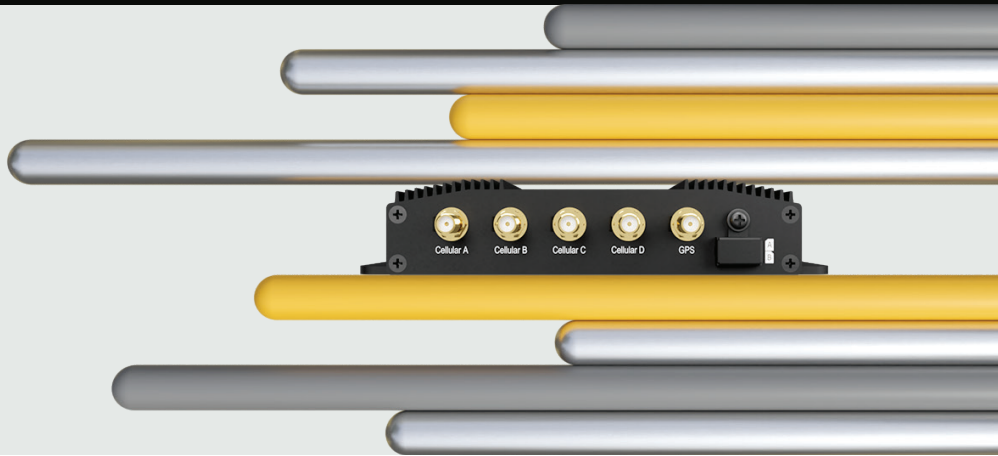

BR1 Pro 5G

| The Classic Goes Sonic

peplink | PEPWAVE
MobileMustHave
MOBILE LIFESTYLE SOLUTIONS

Sonic for a Reason

The 'classic goes sonic', why? The BR1 Pro 5G is integrated with the new generation multi-core CPU ensuring delivery of gigabit speeds. Achieving 800% faster speeds than the original BR1 Classic.

Upgrade to Wi-Fi 6

Experience less interference and connect to multiple devices simultaneously.

Deploy with Confidence

Just like the original BR1 Classic, the BR1 Pro 5G has also been certified to meet the standards of a wide array of deployment criterias.

5G

Wi-Fi

Low-Profile Form Factor

At 1.14 inches short, the BR1 Pro 5G is 25% slimmer than the BR1 Classic.

Available with PrimeCare

The economical way to build your secure SpeedFusion network. Experience it all with PrimeCare.