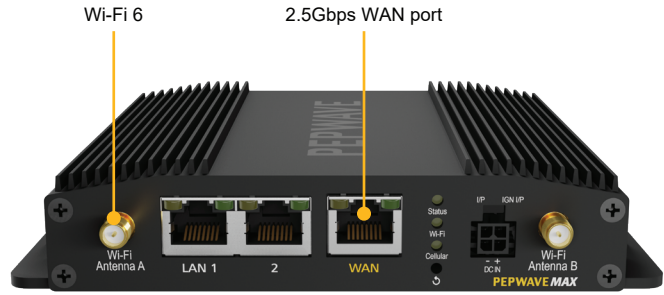

BR1 Pro 5G

| The Classic Goes Sonic

peplink | PEPWAVE
MobileMustHave
MOBILE LIFESTYLE SOLUTIONS

Sonic for a Reason

The 'classic goes sonic', why? The BR1 Pro 5G is integrated with the new generation multi-core CPU ensuring delivery of gigabit speeds. Achieving 800% faster speeds than the original BR1 Classic.

5G

Wi-Fi

Low-Profile Form Factor

At 1.14 inches short, the BR1 Pro 5G is 25% slimmer than the BR1 Classic.

Available with PrimeCare

The economical way to build your secure SpeedFusion network. Experience it all with PrimeCare.

BR1 Pro 5G

Specifications

WAN Interface	1x 10/100/1000/2500M Ethernet ¹ 1x 5G Modem with Redundant SIM Slot	5G Cellular Data Rate⁴ (Downlink/Uplink)	5G: 4 Gbps / 700 Mbps LTE CAT-20: 2 Gbps / 150 Mbps
LAN Interface	2x 10/100/1000M Ethernet	Recommended Users	150
Wi-Fi Interface	Simultaneous Dual-Band (2.4GHz / 5GHz) Wi-Fi 6, 2X2 MU-MIMO Wi-Fi WAN and/or AP	Antenna Connectors	4x SMA Cellular Antenna Connectors 2x RP-SMA Wi-Fi Antenna Connectors 1x SMA GPS Antenna Connector
Features	Drop-in Mode Load Balancing/Failover Ignition Sensing	Power Input	10 - 30V
Transmit Power (2.4GHz / 5GHz)	21 dBm / 22 dBm	Power Consumption	8 W (nominal), 19 W (max.)
Router Throughput	1 Gbps	Dimensions (L x W x H)	5.78 x 5.08 x 1.15 inches / 146.8 x 129 x 29.3 mm
PepVPN Throughput (No Encryption)	400 Mbps	Weight	1.28 pounds / 580 g
PepVPN Throughput (256-bit AES)	200 Mbps	Operating Temperature	-40° – 149° F / -40° – 65° C
SpeedFusion Features	Hot Failover, WAN Smoothing, Bandwidth Bonding ²	Humidity	10% – 85% (non-condensing)
Number of PepVPN SpeedFusion Peers	2/5 ³	Certifications	FCC, CE
		Warranty	1-Year Limited Warranty
		Package Content	1x BR1 Pro 5G 1x 12V2A Power Supply (ACW-632) 4x LTE/5G Antennas (ACW-235) 2x Wi-Fi Dual Band Antenna (ACW-341) 1x GPS Antenna (ACW-232)
		US Carrier Certifications	Verizon ⁵ , AT&T, T-Mobile, US Cellular