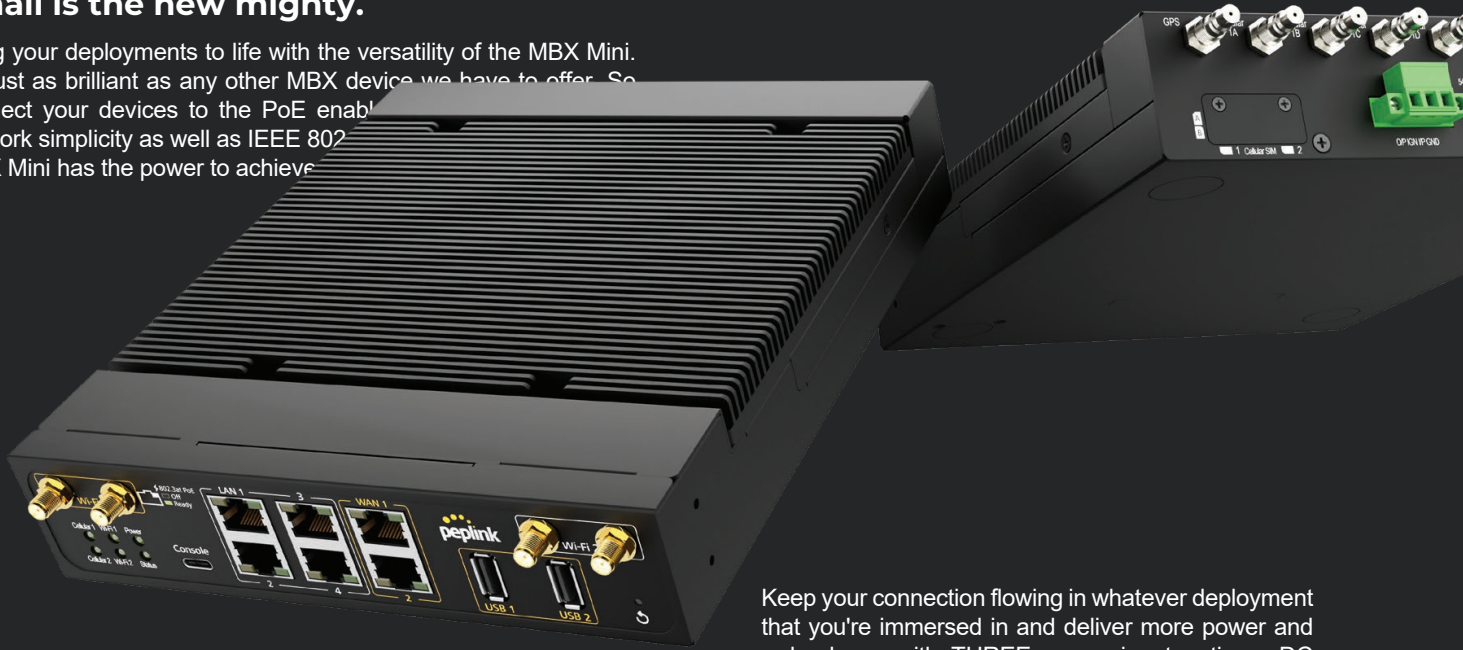

MBX Mini

Good things come in small packages

Small is the new mighty.

Bring your deployments to life with the versatility of the MBX Mini. It's just as brilliant as any other MBX device we have to offer. So connect your devices to the PoE enabled network simplicity as well as IEEE 802.3af. MBX Mini has the power to achieve

peplink | PEPWAVE

MobileMustHave
MOBILE LIFESTYLE SOLUTIONS

Keep your connection flowing in whatever deployment that you're immersed in and deliver more power and redundancy with THREE power input options: DC Source A, DC Source B, and a terminal block.

One. Two. Three. Four.

We know fast connections are critical to achieving great things. Its dual-band Wi-Fi and 5G capabilities ensure you experience the fastest available network. If the dual embedded cellular WANs are not enough, the MBX Mini can be expanded to FOUR cellular WANs by simply connecting it to our MAX Adapters via the dual USB ports.

¹ Requires a license to increase the maximum number of PepVPN/SpeedFusion Peers. Several options are available based on the model 5, 10 or 20 peers (PVN-LC-05, PVN-LC-10, PVN-LC-20). ² 1x 54V DC input is needed for all 4x LAN ports to have 802.3at PoE. ³ *Cellular antennas not included. To enhance the MBX Mini, Mobility and Maritime antennas are recommended.