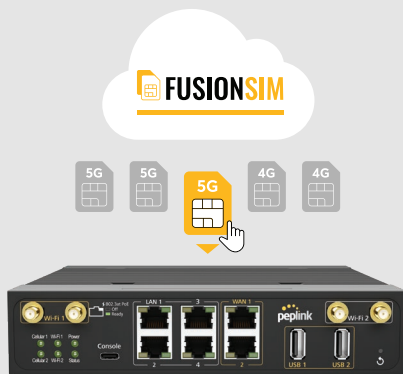

MBX Mini

Good things come in small packages

Small is the new mighty.

Bring your deployments to life with the versatility of the MBX Mini. It's just as brilliant as any other MBX device we have to offer. So connect your devices to the PoE enabled network simplicity as well as IEEE 802.3af. MBX Mini has the power to achieve

peplink | PEPWAVE

MobileMustHave
MOBILE LIFESTYLE SOLUTIONS

Keep your connection flowing in whatever deployment that you're immersed in and deliver more power and redundancy with THREE power input options: DC Source A, DC Source B, and a terminal block.

One. Two. Three. Four.

We know fast connections are critical to achieving great things. Its dual-band Wi-Fi and 5G capabilities ensure you experience the fastest available network. If the dual embedded cellular WANs are not enough, the MBX Mini can be expanded to FOUR cellular WANs by simply connecting it to our MAX Adapters via the dual USB ports.