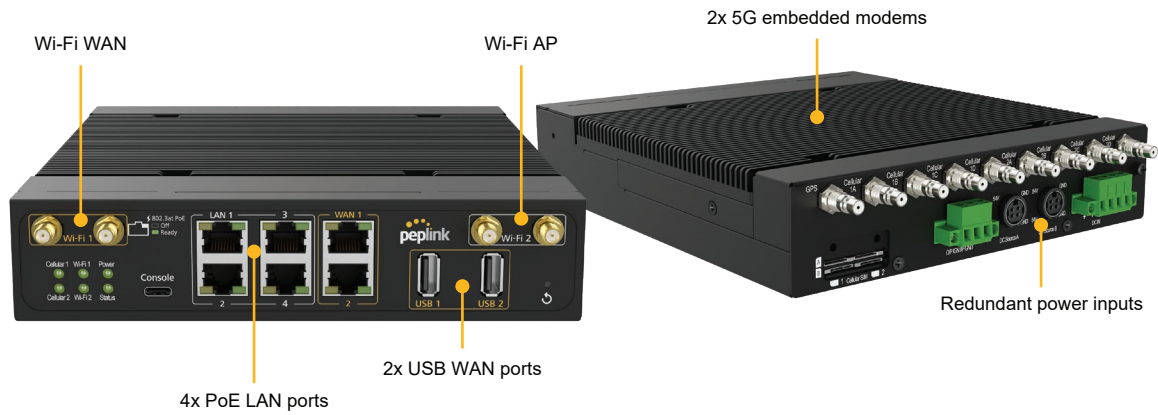

MBX Mini

Specifications

WAN Interface	2x Embedded Cellular Modems with Redundant SIM Slots 2x GE 2x USB 2.0 Interface	Power Consumption	45 W (max.)
LAN Interface	4x GE	Dimension	7.32 x 8.05 x 1.61 inches 186 x 204.5 x 41 mm
Wi-Fi Interface	802.11ac/a/b/g/n, 1166 Mbps 2x2MIMO Wi-Fi WAN and/or AP Simultaneous Dual-Band	Weight	4.19 pounds / 1.9 kg
Router Throughput	2.5 Gbps	Operating Temperature	-40°– 149°F / -40°– 65°C
PepVPN Throughput (No Encryption)	600 Mbps	Humidity	15% – 95% (non-condensing)
PepVPN Throughput (256-bit AES)	500 Mbps	Certifications	FCC, CE, RoHS, E-Mark, PTCRB Shock and Vibration Resistance: EN 61373:1999 IEC 61373:1999 Railway Applications: EN 50155 Electromagnetic Compatibility: EN 61000
5G Cellular Data Rate (Downlink/Uplink)	5G: 4 Gbps / 700 Mbps LTE CAT-20: 2 Gbps / 150 Mbps	Package Content³	MBX Mini, PSU 180W (ACW-630), 4x Dual-Band Wi-Fi Antennas (ACW-341) 1x QMA to SMA Adapter (for GPS), 1x GPS Antenna (ACW-232), Power cord, 1 Pair of Ear L-Mounts kit (ACW-756), Screw set of Ear L-Mounts kit, 3pin Terminal Block Connector (Ignition Sense), 4pin Terminal Block Connector (Power Supply), Rubber Foot Pad set
SpeedFusion features	Hot Failover, WAN Smoothing, Bandwidth Bonding, Bandwidth Overflow	Warranty	1-Year Limited Warranty
Number of PepVPN SpeedFusion Peers	2/20¹		
Recommended Users	50-500		
Antenna Connectors	8x QMA Cellular Antenna Connectors 1x QMA GPS Antenna Connector 4x RP-SMA Wi-Fi Antenna Connectors		
Power Input	DC Jack / Terminal Block: 12-56 V		
Power Output	Up to 4x 802.3at PoE²		

¹ Requires a license to increase the maximum number of PepVPN/SpeedFusion Peers. Several options are available based on the model 5, 10 or 20 peers (PVN-LC-05, PVN-LC-10, PVN-LC-20). ² 1x 54V DC input is needed for all 4x LAN ports to have 802.3at PoE. ³ *Cellular antennas not included. To enhance the MBX Mini, Mobility and Maritime antennas are recommended.

Ordering information

Product Code	Embedded Modem(s)	Regions	5G Bands	LTE Bands
MAX-MBX-MINI-5GD-T	2x 5G	Primary: APAC, EMEA Compatibility: Global	5G (NSA) Sub 6Ghz: n1, n2, n3, n5, n7, n8, n12, n20, n28, n38, n41, n66, n71, n77, n78, n79	B1, B2, B3, B4, B5, B7, B8, B12, B13, B14, B17, B18, B19, B20, B25, B26, B28, B29, B30, B32, B34, B38, B39, B40, B41, B42, B46, B48, B66, B71
MAX-MBX-MINI-5GH-T	2x 5G	Primary: North America* Compatibility: Global	5G (NSA) Sub 6Ghz: n1, n2, n3, n5, n28, n41, n66, n71, n77, n78, n79 5G (SA) Sub 6Ghz: n77, n78, n79	B1, B2, B3, B4, B5, B7, B8, B12, B13, B14, B17, B18, B19, B20, B25, B26, B28, B29, B30, B32, B34, B38, B39, B40, B41, B42, B46, B48, B66, B71

* US Carrier Certifications: AT&T, T-Mobile (Pending), Verizon (Pending)

Feature Add-on

Product Code	Description
PVN-LC-05	Up to 5 SpeedFusion Bonding License Key for MBX Mini
PVN-LC-10	Up to 10 SpeedFusion Bonding License Key for MBX Mini
PVN-LC-20	Up to 20 SpeedFusion Bonding License Key for MBX Mini

MobileMustHave
MOBILE LIFESTYLE SOLUTIONS