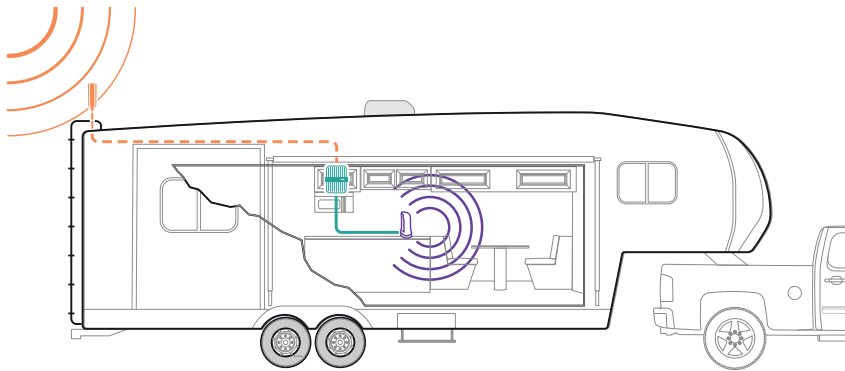

Installation

1. 1 **Receives signal:** The powerful antenna reaches out to access a voice and data signal, and delivers it to the booster.
2. 2 **Boost signal:** The booster receives the signal, amplifies it, and serves as a relay between your phone and the nearest cell tower.
3. 3 **Broadcasts signal:** Your devices get a stronger signal, and calls and data are fed through the booster back to the network.