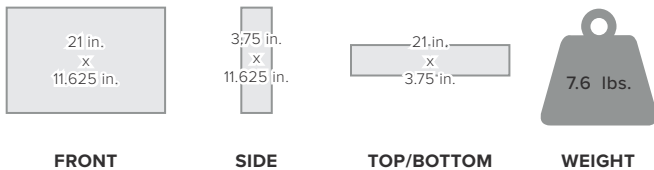

Package Dimensions

21 L x 11.625 W x 3.75 H

MASTER CARTON: 23 L x 19 W x 13 H | 33 lbs. | QTY 4

Support

2-Year Warranty from Purchase.

Website: <http://support.weboost.com>

Phone: +1 866 294 1660
Monday to Saturday

UPC

MobileMustHave
MOBILE LIFESTYLE SOLUTIONS