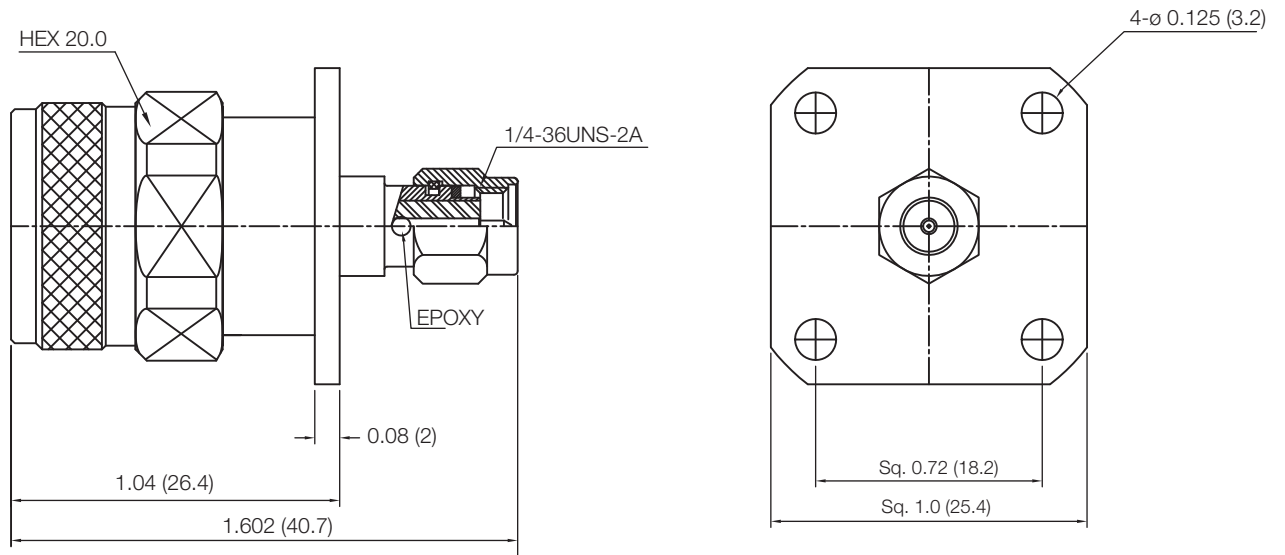

PART NUMBER

KAD177477
MobileMustHave
 MOBILE LIFESTYLE SOLUTIONS

REV.

INITIAL

Electrical Data

Impedance	50 Ω
Frequency Range	DC - 18 GHz.
VSWR	≤ 1.25

RoHS Compliant

Drawing not to scale. Dimensions for reference only

Units: inches (mm)

 WWW.KONNECTRF.COM
 1-800-790-5887

MobileMustHave
 MOBILE LIFESTYLE SOLUTIONS

PART NUMBER

KAD177477

DESCRIPTION

**Adapter, Between Series, N Male Plug to
 SMA Male Plug, 4 Hole Flange Mount**