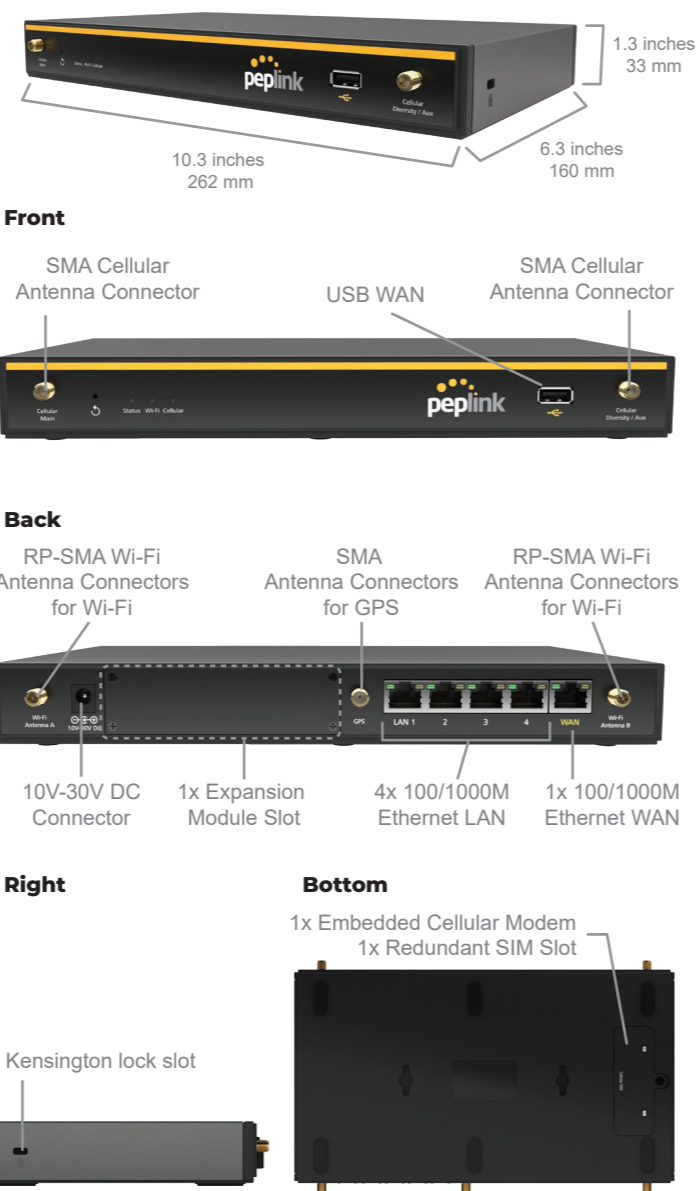

# Base Chassis

Balance 20X	
WAN Interface	1 x GE, 1x Embedded LTE Modem 1x USB Interface 1x Expansion Module (Optional)
SpeedFusion Hot Failover	● ^
SpeedFusion WAN Smoothing	● ^
SpeedFusion Bandwidth Bonding	● ^
Number of PepVPN SpeedFusion Peers	2/5 !
LAN Interface	4x GE
Wi-Fi Interface	Simultaneous 802.11ac wave 2/ac/a/n and 802.11b/g/n
Stateful Firewall Throughput	900Mbps
PepVPN / SpeedFusion Throughput	No Encryption: 100Mbps 256-bit AES: 60 Mbps
Recommended Users	1-60
Downlink/Uplink Datarate	150Mbps/50Mbps (LTE Modem)
IP Passthrough	●
Antenna Connectors	2x SMA Antenna Connectors 2x RP-SMA Wi-Fi Antenna Connectors 1x GPS SMA Antenna Connectors
Power Input	DC Jack: 10V - 30V
Power Consumption	6.83 W (nominal, with FlexModule Mini LTEA) 28 W (max.)
Dimensions	6.3 x 10.3 x 1.3 inches 160 x 262 x 33 mm
Weight	1.74 pounds / 0.67 kg
Operating Temperature	14° – 113°F / -10° – 45°C
Humidity	15% – 95% (non-condensing)
Certifications	FCC, CE, RoHS
Warranty	1-Year Limited Warranty
Package Content	Balance 20X, 12V3A Power Supply (ACW-602), 2x LTE Antennas (ACW-813 or ACW-234) 1x GPS Antenna (ACW-232) 2x Wi-Fi Dual Band Antennas (ACW-341)

^ Requires PrimeCare Subscription, complimentary for the first year.  
! 2 PepVPN Peers are enabled by default. 5 PepVPN Peers are enabled with PrimeCare Subscription, complimentary for the first year.

# Peplink Balance 20X