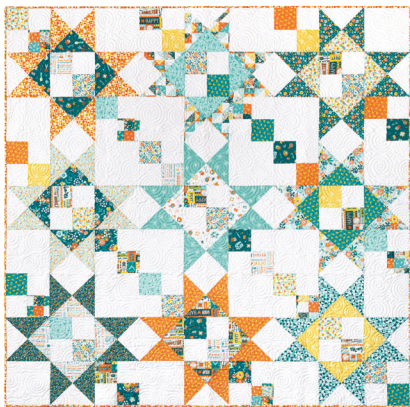

Starlit Path

PAT4992

SAMPLE QUILT

Quilt Town by Missouri Star Quilt Co.

QUILT SIZE

76½" x 76½"

BLOCK SIZE

26" unfinished, 25½" finished

QUILT TOP

1 package of 10" print squares
3¼ yards of background fabric

BINDING

¾ yard

BACKING

4¾ yards - vertical seam(s)
or 2½ yards of 108" wide

OTHER

Clearly Perfect Slotted Trimmer B2
- recommended