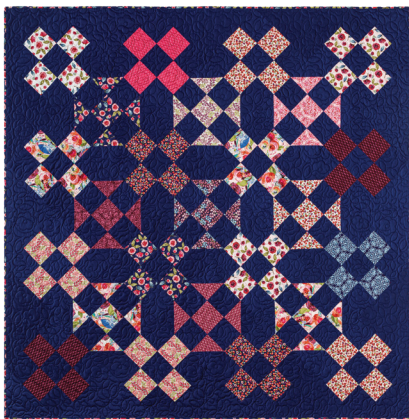

Dashing Nine-Patch

PAT4557

SAMPLE QUILT

Blissful Blooms by Lila Tueller for Riley Blake Designs

QUILT SIZE

78½" x 78½"

BLOCK SIZE

14" unfinished, 13½" finished

QUILT TOP

1 package of 10" print squares
4½ yards of background fabric
- includes setting triangles

BINDING

¾ yard

BACKING

5 yards - vertical seam(s)
or 2½ yards of 108" wide