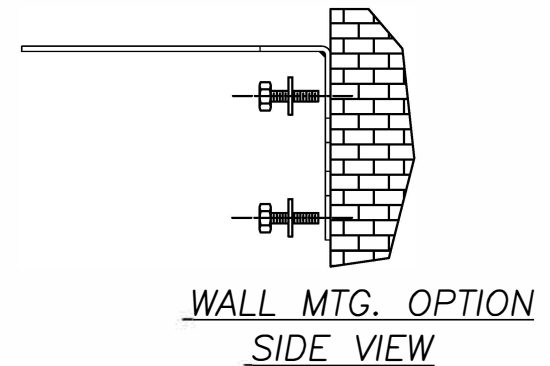

## LTM Pole/Wall Mounting Kit

MOUNTING PIPE  
UP TO 2.5" DIAMETER