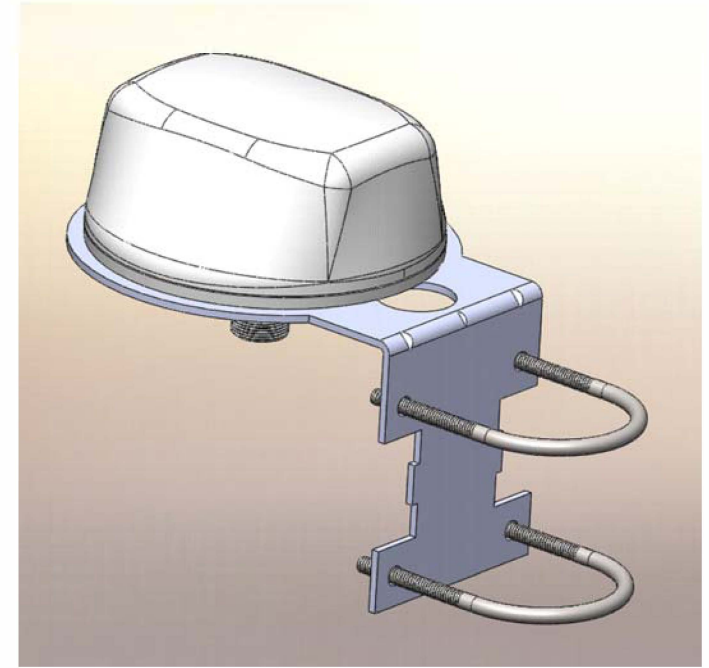

## LTM Pole/Wall Mounting Kit

MOUNTING PIPE  
UP TO 2.5" DIAMETER