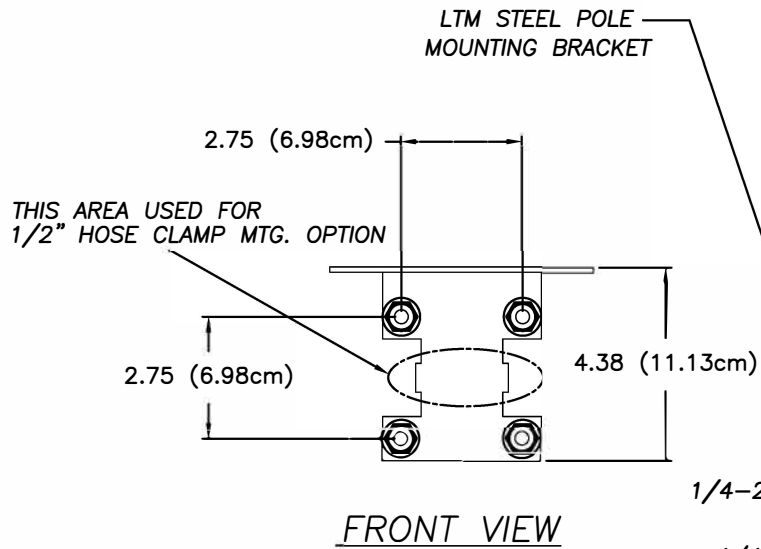

## LTM Pole/Wall Mounting Kit

MOUNTING PIPE  
UP TO 2.5" DIAMETER