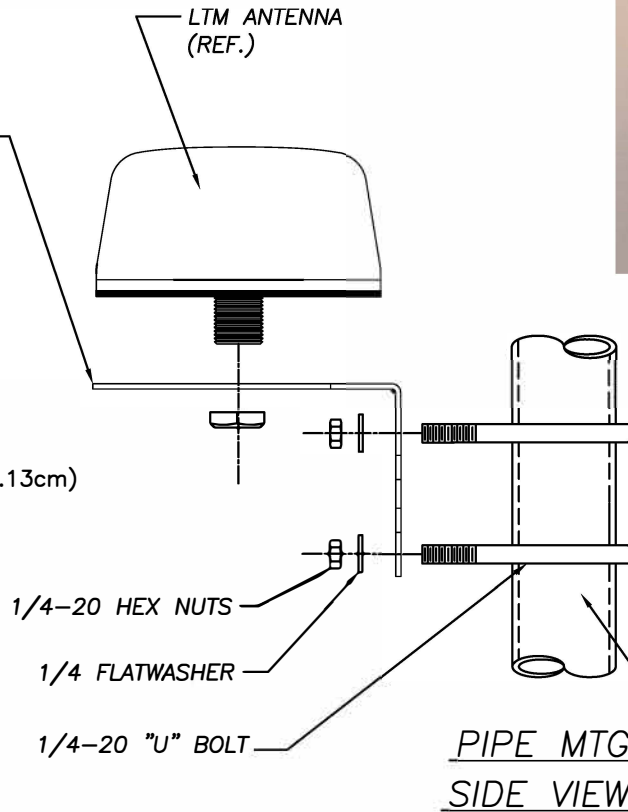

## LTM Pole/Wall Mounting Kit

MOUNTING PIPE  
UP TO 2.5" DIAMETER