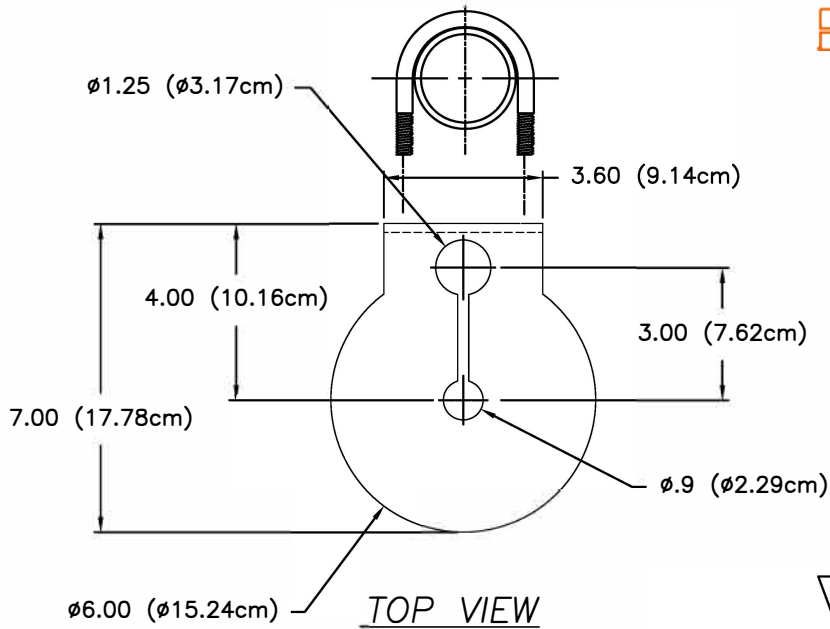

## LTM Pole/Wall Mounting Kit

MOUNTING PIPE  
UP TO 2.5" DIAMETER