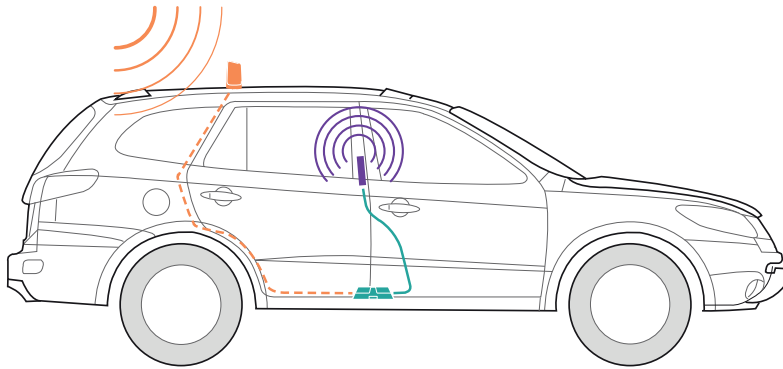

The sleek, metallic red exterior of the Drive Reach isn't just for show. The unique fin design increases surface area ensuring peak performance. Reliable SMB connections on the booster make secure antenna installation a snap. With its enhanced cellular coverage, enjoy fewer dropped calls, better voice quality, faster data speeds, and extended battery life.

Drive Reach simultaneously boosts cell signal for multiple users. Easy-to-follow instructions make tool-free installation a breeze. Plug the Drive Reach into the car's power supply, place the magnetic roof antenna, and get on the road to better signal.

*New frequency band utilized by Drive Reach.

Installation

- 1 Receives signal:** The powerful antenna reaches out to access voice and data signals. Then delivers them to the booster.
- 2 Boost signal:** The booster receives the signal, amplifies it, and serves as a relay between your phone and the nearest cell tower.
- 3 Broadcasts signal:** Your devices get a stronger signal, and calls and data are fed through the booster back to the network.