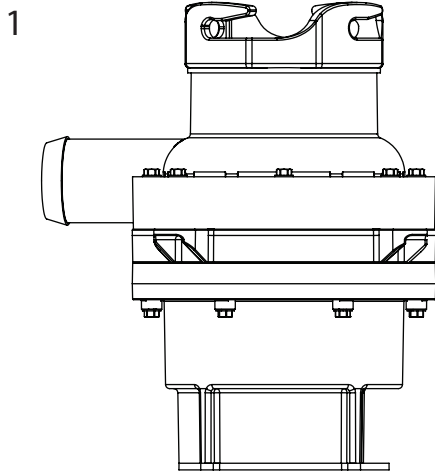

# SANI-CON® TURBO 300 "Tank Buddy" – PARTS LIST

SANI-CON® TURBO 300 – PARTS LIST		
Key No	Part No	Description
1	97605	Replacement Pump
2	97606	Quick Connect Wire
3	97520	Nozzle w/ Clamp
4	97630	15' Hose w/ Clamp
5	97514	Cap, Drip Cap and Nozzle Gasket