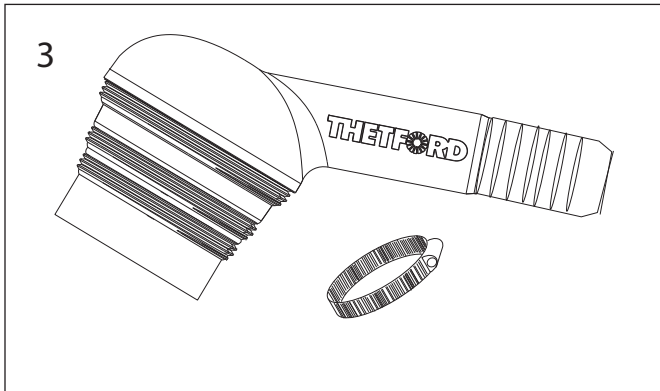

# SANI-CON® TURBO 300 "Tank Buddy" – PARTS LIST

SANI-CON® TURBO 300 – PARTS LIST		
Key No	Part No	Description
1	97605	Replacement Pump
2	97606	Quick Connect Wire
3	97520	Nozzle w/ Clamp
4	97630	15' Hose w/ Clamp
5	97514	Cap, Drip Cap and Nozzle Gasket