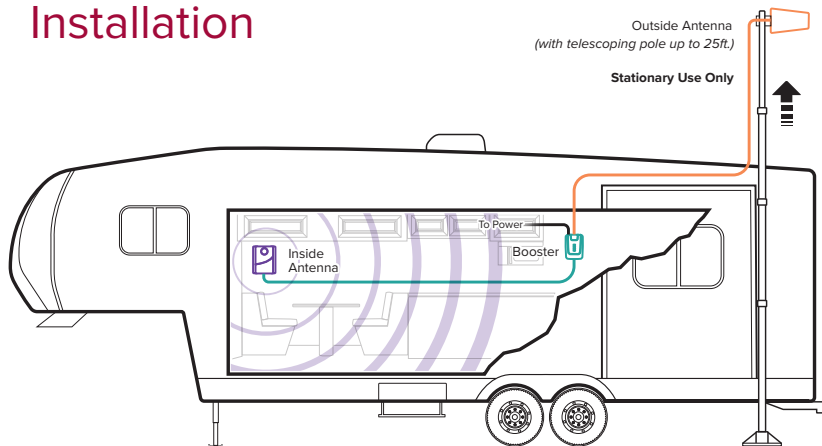

AC Power Supply (850012)

Telescoping Pole (Up to 25') and Mount Assembly (900203)

About

The weBoost Connect RV 65 cellular signal booster is a simple, effective solution to significantly improve the strength of cellular signal within any towable RV. This signal booster system provides benefit for all users on all cellular enabled devices on all carriers while in your parked RV.

Included in the kit is a telescoping pole (can go up to 25' tall) which allows the outside directional cellular antenna to maximize the signal from the nearest cell tower. Initial installation takes approximately 30 minutes, with only 10 minutes needed to set up and take down pole and outside antenna when parked.

The Connect RV 65 uses a powerful 5-band cellular signal booster to provide maximum signal inside your RV, making it most effective even when used in weak cell phone signal areas. weBoost cellular signal boosters improve data speeds as well - including 4G LTE - no matter which cellular carrier you use in the United States. The Connect RV 65 comfortably handles multiple simultaneous connections across multiple carriers, providing effortless cellular voice and data communications for all users.

Installation

- 1 **Receives signal:** The powerful antenna reaches out to access a voice and 3G, 4G, and LTE data signal, and delivers it to the booster.
- 2 **Boost signal:** The booster receives the signal, amplifies it, and serves as a relay between your phone and the nearest cell tower.
- 3 **Broadcasts signal:** Your devices get a stronger signal, and calls and data are fed through the booster back to the network.