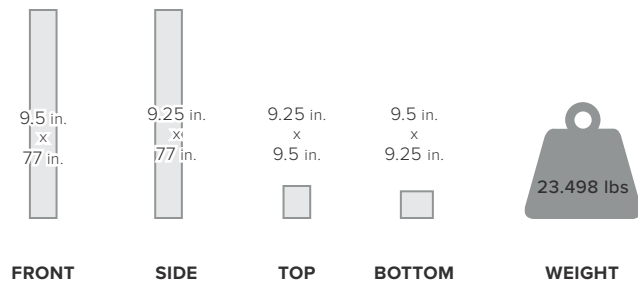

Package Dimensions

Combo Box: 9.25 L x 9.5 W x 77 H

Support

2 Year Warranty from Purchase.

Website: <http://support.weboost.com>

Phone: +1 866 294 1660
Monday to Saturday

UPC

MobileMustHave
MOBILE LIFESTYLE SOLUTIONS