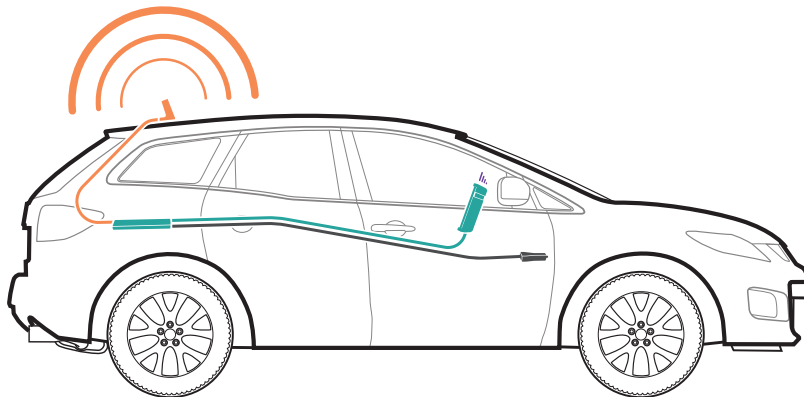

Installation