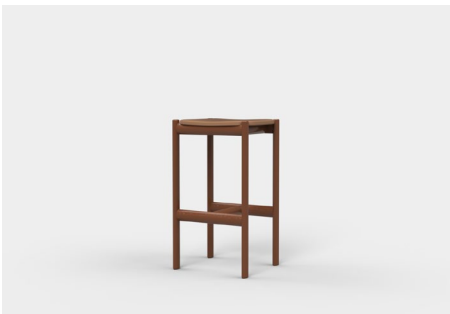

Rye

Drawing inspiration from sculpture and the dynamic interplay of light and form, the Rye chair features intricate almond-shaped details that are woven into both the leg profile and joinery. Modest in size, Rye is available in chair or stool options with the choice of an upholstered seat and back in a wide range of colours and finishes.

Product Features

- Sustainably sourced hardwood timber frame and plywood seat and back
- Unique almond shaped leg profile
- Wedged tenon joinery detail on legs
- Available in a range of water-based lacquer finishes or oak or walnut timber stains
- Chair and stool options available
- Available with timber or upholstered seat and back

Stool

RY44L — 440L x 395D x 690H x 670SH (mm)
17L x 16D x 27H x 26SH (inches)

RY44UL — 440L x 395D x 690H x 670SH (mm)
17L x 16D x 27H x 27SH (inches)

RY44H — 440L x 395D x 780H x 760SH (mm)
17L x 16D x 31H x 30SH (inches)

RY44UH — 440L x 395D x 780H x 760SH (mm)
17L x 16D x 31H x 780SH (inches)

RY48L — 480L x 460D x 966H x 670SH (mm)
19L x 18D x 38H x 26SH (inches)

RY48UL — 480L x 460D x 966H x 670SH (mm)
19L x 18D x 38H x 27SH (inches)