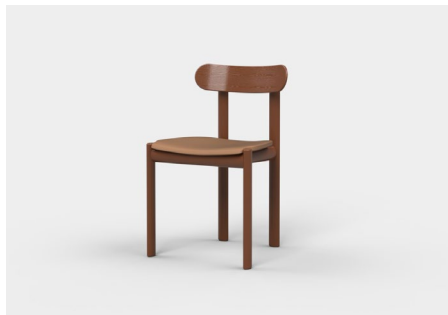

RY49U – 490L x 470D x 798H x 450SH (mm)
19L x 18D x 30H x 19SH (inches)