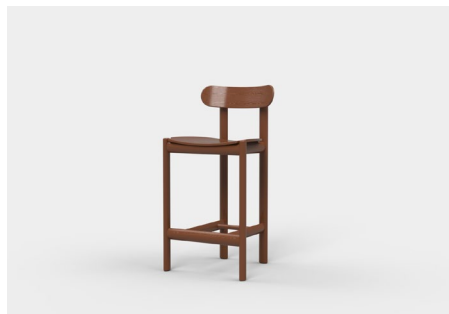

RY48L — 480L x 460D x 966H x 670SH (mm)
19L x 18D x 38H x 26SH (inches)