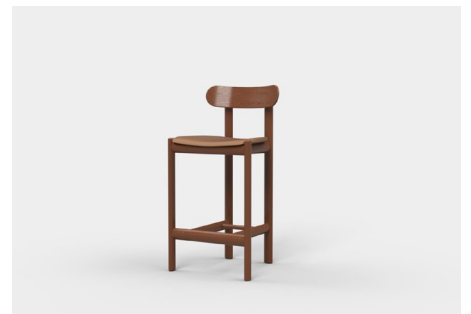

RY48UL — 480L x 460D x 966H x 670SH (mm)
19L x 18D x 38H x 27SH (inches)