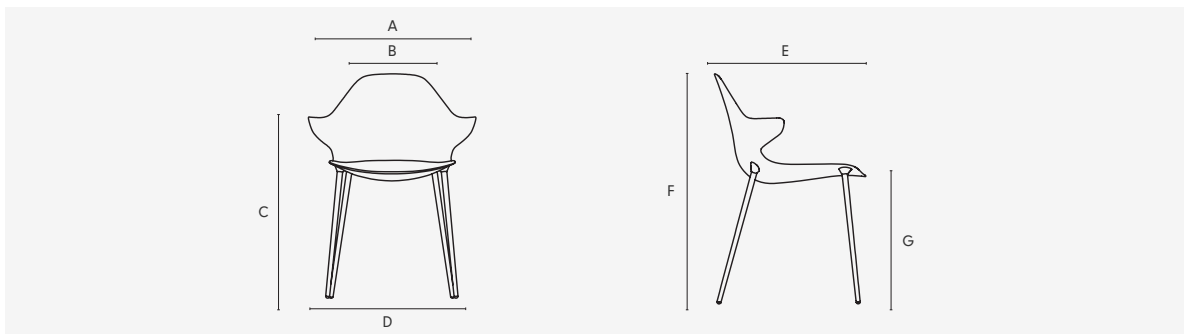

## Raf Outdoor

With a minimal but sculptural silhouette, our Raf Outdoor chair's curved seat provides comfort and an aesthetically organic profile. Designed to fit a wide range of outdoor settings.

### Chair

RFO45 – 450W x 530D x 785H (mm)  
18W x 21D x 31H (inches)

RFO60 – 600W x 530D x 785H (mm)  
24W x 21D x 31H (inches)

Technical Specifications

4-Legs | A Overall Width | D Seat Width | F Overall Height | G Seat Height

	A (mm/inches)	D (mm/inches)	F (mm/inches)	G (mm/inches)
RFO45	450/24	450/18	785/31	435/17

4-Legs with Arms | A Overall Width | B Back Width | C Arm to Floor | D Seat Width | E Overall Depth | F Overall Height | G Seat Height