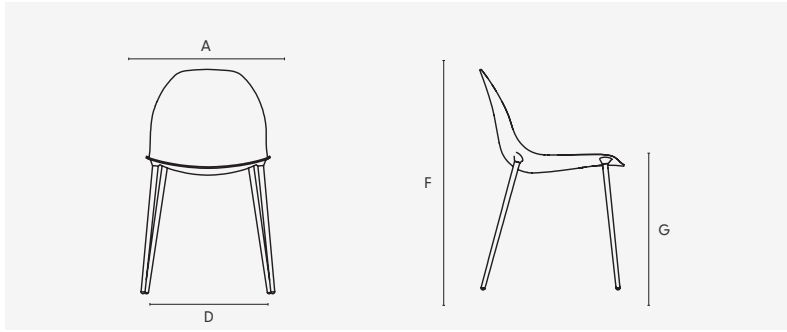

## Raf Outdoor

With a minimal but sculptural silhouette, our Raf Outdoor chair's curved seat provides comfort and an aesthetically organic profile. Designed to fit a wide range of outdoor settings.

### Chair

RFO45 – 450W x 530D x 785H (mm)  
18W x 21D x 31H (inches)

RFO60 – 600W x 530D x 785H (mm)  
24W x 21D x 31H (inches)

Technical Specifications

4-Legs | A Overall Width | D Seat Width | F Overall Height | G Seat Height