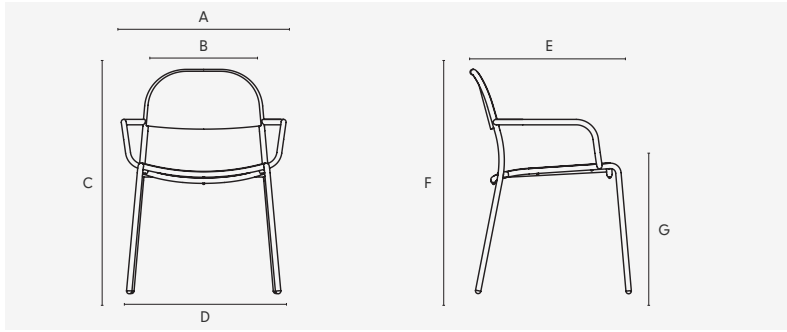

### Chair

CA60 – 608W x 597D x 825H (mm)  
24W x 24D x 32H (inches)

CA60P – 608W x 597D x 825H (mm)  
24W x 24D x 32H (inches)

Technical Specifications

4-Legs | A Overall Width | B Back Width | C Arm to Floor | D Seat Width | E Overall Depth | F Overall Height | G Seat Height