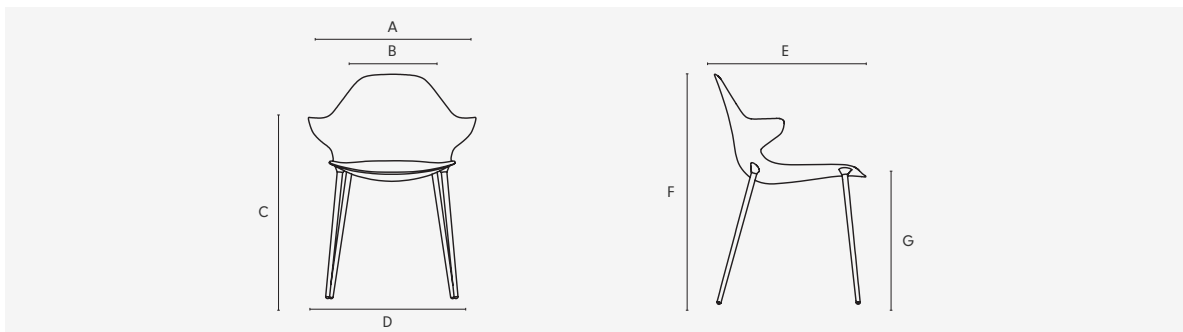

Upholstery Style Options

Relaxed Upholstery

Tailored Upholstery

Technical Specifications

4-Legs | A Overall Width | D Seat Width | F Overall Height | G Seat Height

	A (mm/inches)	D (mm/inches)	F (mm/inches)	G (mm/inches)
RF45	450/24	450/18	785/31	435/17
RF45PR	450/24	450/18	785/31	465/18
RF45PT	450/24	450/18	785/31	465/18
RF45SR	450/24	450/18	785/31	465/18
RF45ST	450/24	450/18	785/31	465/18