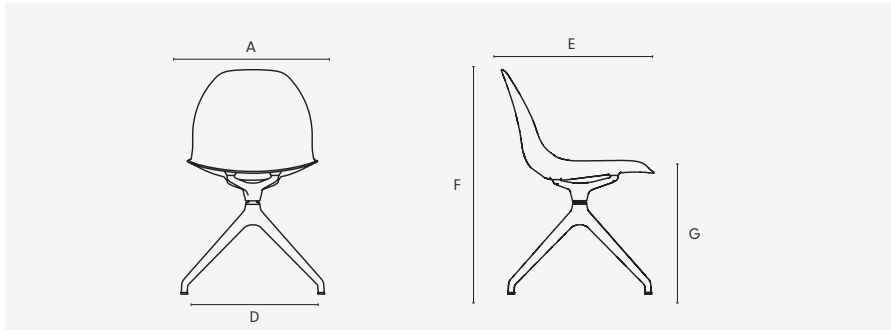

4-Star | A Overall Width | D Seat Width | E Overall Depth | F Overall Height | G Seat Height

	A (mm/inches)	D (mm/inches)	E (mm/inches)	F (mm/inches)	G (mm/inches)
RF45-4	490/19	450/18	530/21	785/31	435/17
RF45PR-4	490/19	450/18	530/21	785/31	465/18
RF45PT-4	490/19	450/18	530/21	785/31	465/18
RF45SR-4	490/19	450/18	530/21	785/31	465/18
RF45ST-4	490/19	450/18	530/21	785/31	465/18
RF45FR-4	490/19	450/18	530/21	785/31	450/18