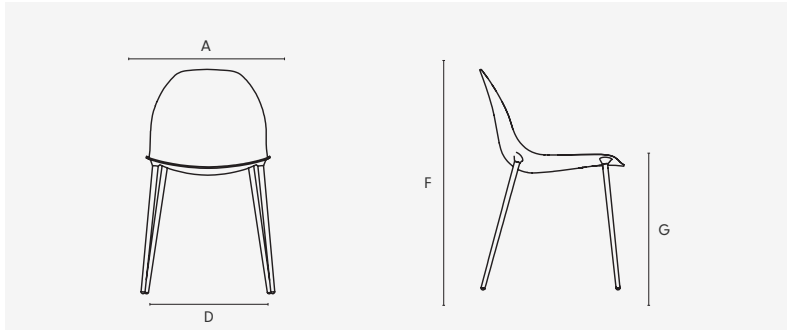

Upholstery Style Options

Relaxed Upholstery

Tailored Upholstery

Technical Specifications

4-Legs | A Overall Width | D Seat Width | F Overall Height | G Seat Height

	A (mm/inches)	D (mm/inches)	F (mm/inches)	G (mm/inches)
RF45	450/24	450/18	785/31	435/17
RF45PR	450/24	450/18	785/31	465/18
RF45PT	450/24	450/18	785/31	465/18
RF45SR	450/24	450/18	785/31	465/18
RF45ST	450/24	450/18	785/31	465/18