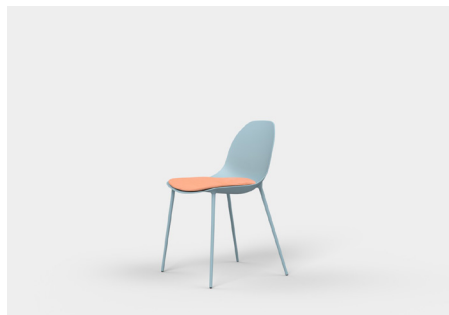

Raf

Raf is a uniquely versatile and fully customisable seating solution with the ability to fit any project. With a minimal but sculptural aesthetic, our Raf chair can sit perfectly in an office, home, or breakout space.

Raf comes in a range of configurations, fabrics, and finishes. Explore the options through our website or talk to our showroom team today.

Product Features

- Aluminium shell with or without arms
- Seat pad, half-upholstered or fully upholstered options available
- Relaxed and tailored upholstery on select configurations
- Multitude of fabrics and finishes available
- 4-Star, 5-Star with castors and gas lift and 4 leg tapered options
- Highly configurable
- Please refer to our warranty document or talk to our showroom team for all warranty details

Responsibility

Creating sustainable pieces that are made to last is key to our ethos at Jordan, and we strive to produce responsibly through our design and manufacturing processes.

Chair - 4 Leg

RF45 – 450W x 530D x 785H (mm)
18W x 21D x 31H (inches)