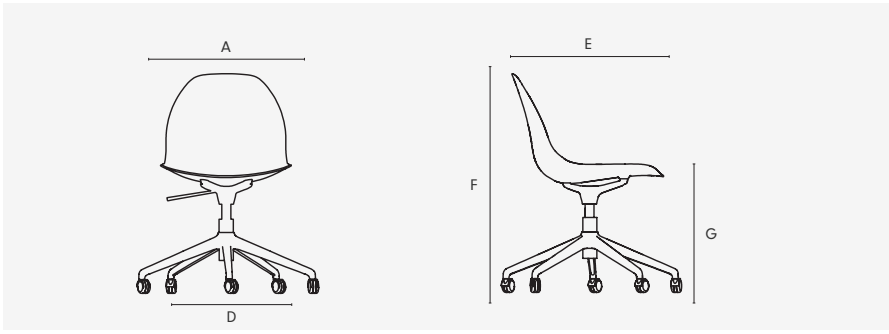

5-Star | A Overall Width | D Seat Width | E Overall Depth | F Overall Height | G Seat Height

	A (mm/inches)	D (mm/inches)	E (mm/inches)	F (mm/inches)	G (mm/inches)
RF45-5	690/27	450/18	690/27	740-875/29-34	390-525/15-20
RF45PR-5	690/27	450/18	690/27	740-875/29-34	420-555/17-22
RF45PT-5	690/27	450/18	690/27	740-875/29-34	420-555/17-22
RF45SR-5	690/27	450/18	690/27	740-875/29-34	420-555/17-22
RF45ST-5	690/27	450/18	690/27	740-875/29-34	420-555/17-22
RF45FR-5	690/27	450/18	690/27	740-875/29-34	405-540/16-21