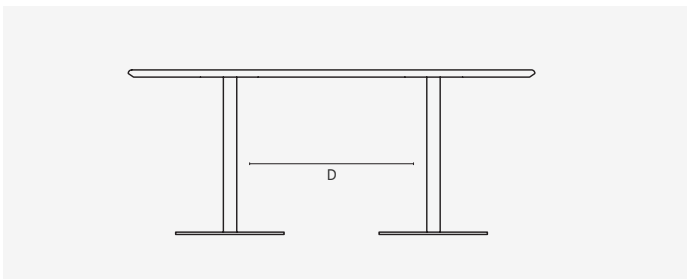

Bar Tables

AO60RB – 600L x 600D x 1103H (mm)
24L x 24D x 43H (inches)

AO60SB – 600L x 600D x 1103H (mm)
24L x 24D x 43H (inches)

AO70RB – 700L x 700D x 1103H (mm)
28L x 28D x 43H (inches)

AO70SB – 700L x 700D x 1103H (mm)
28L x 28D x 43H (inches)

Table Top Options

Oak

Veneer

Laminate

Technical Specifications

Angle 1 | A Table Height | B Base Diameter | C Leg Inset

	A (mm/inches)	B (mm/inches)	C (mm/inches)
AO60RC	361/14	400/16	100/4
AO60RS	731/29	400/16	100/4
AO60SB	1111/44	480/19	60/2
AO60SS	731/29	400/16	100/4
AO70RB	1111/44	480/19	110/4
AO70RC	361/14	400/16	150/6
AO70RS	731/29	480/19	110/4
AO70SB	1111/44	480/19	110/4
AO70SS	731/29	480/19	110/4
AO80RC	361/14	480/19	160/6
AO80RS	731/29	480/19	160/6
AO80SS	731/29	480/19	160/6
AO90RS	731/29	600/24	150/6
AO100RS	722/29	600/24	200/8
AO110RS	731/29	600/24	250/10
AO120RS	731/29	600/24	300/12

Angle 1 | D Distance Between Columns

	D (mm/inches)
AO180PS	840/33
AO180SS	840/33

Angle 2 | A Table Height | B Base Diameter | C Leg Inset

	A (mm/inches)	B (mm/inches)	C (mm/inches)
AO180PS	731/29	480/19	210/8
AO180SS	731/29	480/19	210/8