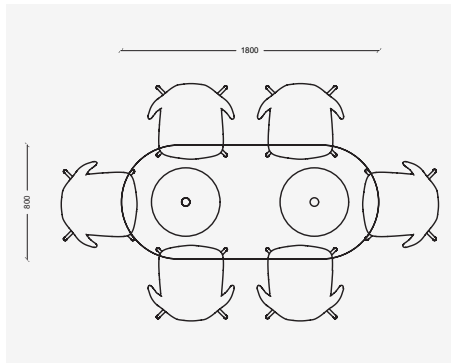

Bar Tables

AO60RB – 600L x 600D x 1103H (mm)
24L x 24D x 43H (inches)

AO60SB – 600L x 600D x 1103H (mm)
24L x 24D x 43H (inches)

AO70RB – 700L x 700D x 1103H (mm)
28L x 28D x 43H (inches)

AO70SB – 700L x 700D x 1103H (mm)
28L x 28D x 43H (inches)

Table Top Options

Oak

Veneer

Laminate

Technical Specifications

Angle 1 | A Table Height | B Base Diameter | C Leg Inset

	A (mm/inches)	B (mm/inches)	C (mm/inches)
AO60RC	361/14	400/16	100/4
AO60RS	731/29	400/16	100/4
AO60SB	1111/44	480/19	60/2
AO60SS	731/29	400/16	100/4
AO70RB	1111/44	480/19	110/4
AO70RC	361/14	400/16	150/6
AO70RS	731/29	480/19	110/4
AO70SB	1111/44	480/19	110/4
AO70SS	731/29	480/19	110/4
AO80RC	361/14	480/19	160/6
AO80RS	731/29	480/19	160/6
AO80SS	731/29	480/19	160/6
AO90RS	731/29	600/24	150/6
AO100RS	722/29	600/24	200/8
AO110RS	731/29	600/24	250/10
AO120RS	731/29	600/24	300/12

Angle 1 | D Distance Between Columns

	D (mm/inches)
AO180PS	840/33
AO180SS	840/33

Angle 2 | A Table Height | B Base Diameter | C Leg Inset

	A (mm/inches)	B (mm/inches)	C (mm/inches)
AO180PS	731/29	480/19	210/8
AO180SS	731/29	480/19	210/8

Seating Arrangements

AO90RS | Seating for 4 chairs
Chair Shown RF60 | 690L x 530D x 794H (mm)
27L x 21D x 31H (inches)

AO100RS | Seating for 4 chairs

AO100RS | Seating for 5 chairs

AO120RS | Seating for 5 chairs