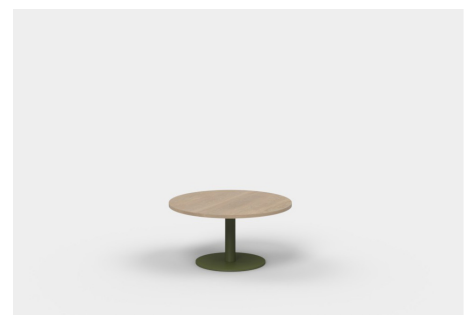

Arrow

Arrow is a simple pedestal table featuring a playful and soft circular base. The Arrow table is fitting for commercial, hospitality and residential spaces and available in a variety of sizes, finishes and shapes.

Arrow comes in a range of configurations and finishes. Explore the options through our website or talk to our showroom team today.

Product Features

- Pedestal table with laminate, veneer and solid timber top options
- Circular, square and pill top shapes available
- Available with Oak or Walnut timber top options
- Solid timber top edge features a unique rounded shark nose detail
- Perfect for commercial projects
- Flexible and customisable system
- Steel construction with powder coated finish available in a wide range of colours

Responsibility

Creating sustainable pieces that are made to last is key to our ethos at Jordan, and we strive to produce responsibly through our design and manufacturing processes.

Side Table

AO45RC – 450L x 450D x 453H (mm)
18L x 18D x 18H (inches)

Coffee Tables

AO80RC – 800L x 800D x 353H (mm)
32L x 32D x 14H (inches)

AO60RC – 600L x 600D x 353H (mm)
24L x 24D x 14H (inches)

AO70RC – 700L x 700D x 353H (mm)
28L x 28D x 14H (inches)

Dining and Meeting Tables