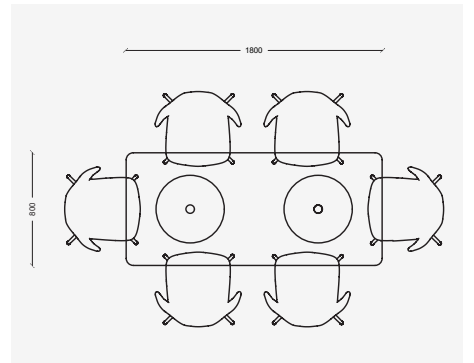

AO180SS | Seating for 5 chairs